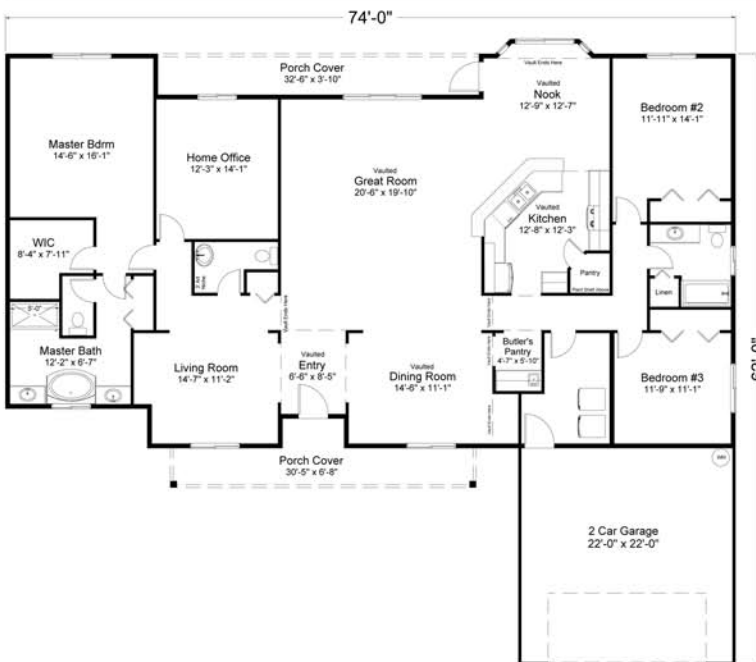

Mill Creek

- 2760 Sq.Ft.
- 3 Bedrooms
- 2.5 Baths
- Butler's Pantry
- Bonus Area
- Amazing Floor Plan
- Gabled Front Porch Cover

Wow – Sophisticated exterior lines, gorgeous gabled front porch cover and an amazing floor plan! At nearly 2800 sq. ft. this rambler makes an impressive statement. The elegant formal areas flow right into the inviting vaulted Great Room and fully equipped kitchen complete with its own breakfast bar, making this area perfect for entertaining. A quiet study and large laundry room complement this home nicely. The split bedroom design provides for a relaxing Master Suite with a standard 5 piece bath including a large soaker tub and twin vanities. The rear porch cover is perfect for those evening barbecues with your family.