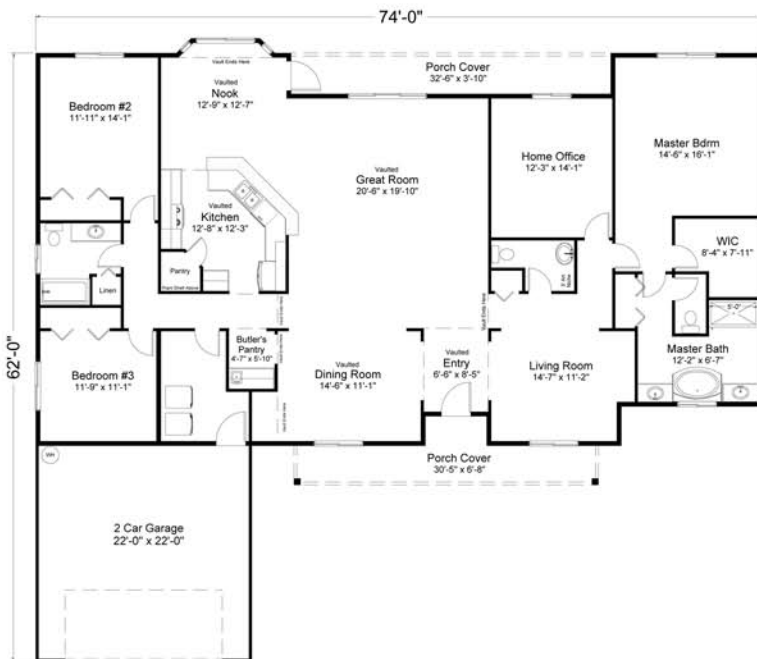

# Mill Creek

- 2760 Sq.Ft.
- 3 Bedrooms
- 2.5 Baths
- Butler's Pantry
- Bonus Area
- Amazing Floor Plan
- Gabled Front Porch Cover

Wow – Sophisticated exterior lines, gorgeous gabled front porch cover and an amazing floor plan! At nearly 2800 sq. ft. this rambler makes an impressive statement. The elegant formal areas flow right into the inviting vaulted Great Room and fully equipped kitchen complete with its own breakfast bar, making this area perfect for entertaining. A quiet study and large laundry room complement this home nicely. The split bedroom design provides for a relaxing Master Suite with a standard 5 piece bath including a large soaker tub and twin vanities. The rear porch cover is perfect for those evening barbecues with your family.