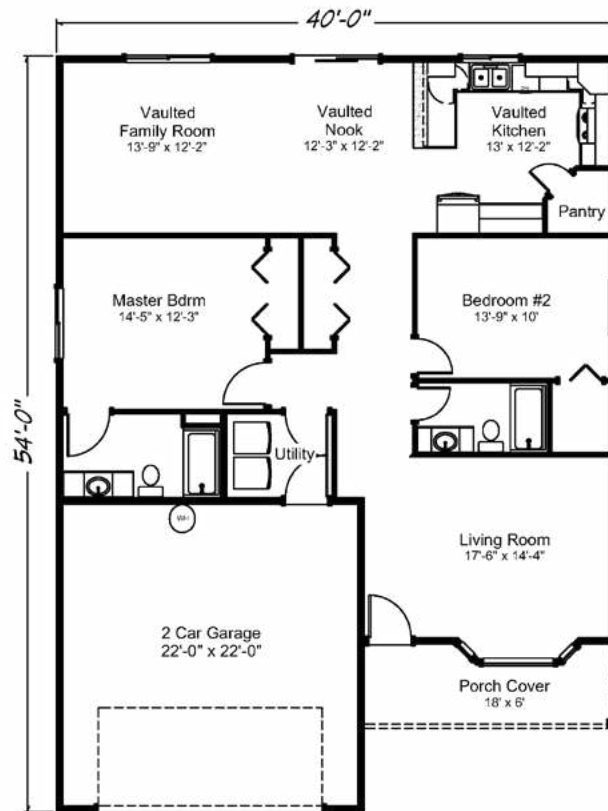

**Heron Beach** 1489 sq. ft. • 2 bedrooms • 2 baths • 2 car garage

“Built on Your Land” | [RealityHomes.com](http://RealityHomes.com)

© 2007-2019 All Rights Reserved - Reality Homes Washington # REALIH984CN / Oregon CCB #166318 / Idaho Lic. #RCE-25285 Plan numbers indicate the approx. square footage of living space. Elevation renderings shown may reflect artists interpretation and/or optional features, and may not represent the finished product. Reality Homes reserves the rights to change specifications and pricing without notice or obligation.