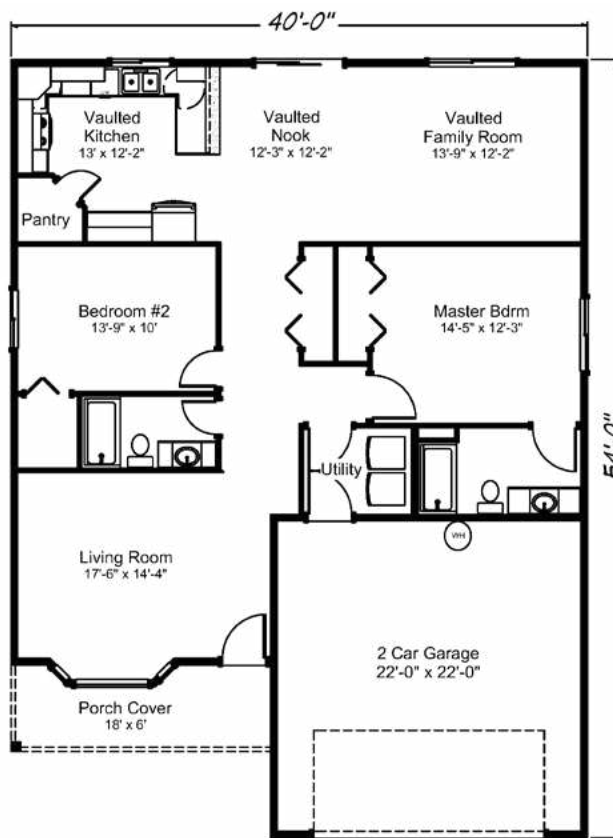

**Heron Beach** 1489 sq. ft. • 2 bedrooms • 2 baths • 2 car garage

“Built on Your Land” | [RealityHomes.com](https://www.RealityHomes.com)

© 2007-2019 All Rights Reserved - Reality Homes Washington # REALIH1984CN / Oregon CCB #166318 / Idaho Lic. #RCE-25285 Plan numbers indicate the approx. square footage of living space. Elevation renderings shown may reflect artists interpretation and/or optional features, and may not represent the finished product. Reality Homes reserves the rights to change specifications and pricing without notice or obligation.