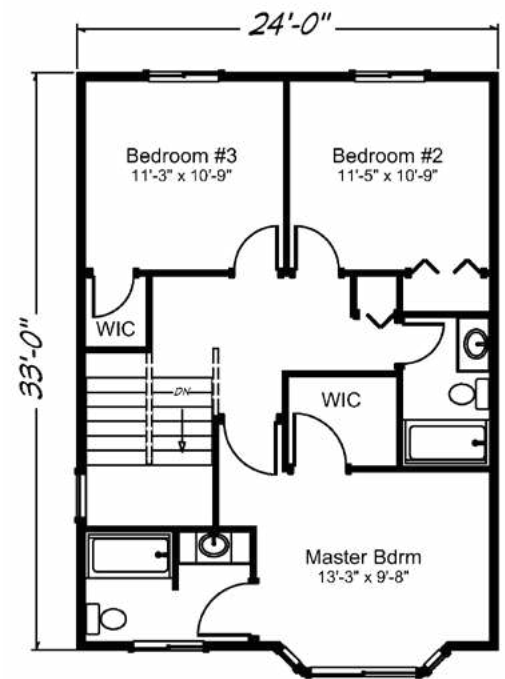

Summer Meadows 1527 sq. ft. • 3 bedrooms • 2 1/2 baths • 2 car garage

“Built on Your Land” | RealityHomes.com

© 2007-2019 All Rights Reserved - Reality Homes Washington # REALIH984CN / Oregon CCB #166318 / Idaho Lic. #RCE-25285 Plan numbers indicate the approx. square footage of living space. Elevation renderings shown may reflect artists interpretation and/or optional features, and may not represent the finished product. Reality Homes reserves the rights to change specifications and pricing without notice or obligation.