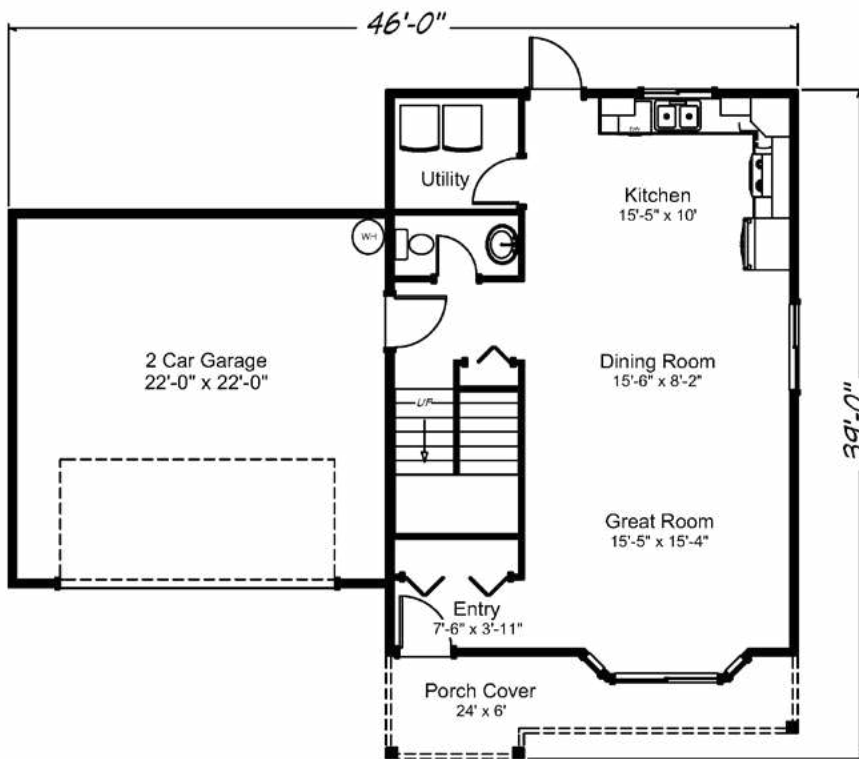

Summer Meadows 1527 sq. ft. • 3 bedrooms • 2 1/2 baths • 2 car garage

“Built on Your Land” | RealityHomes.com

© 2007-2019 All Rights Reserved - Reality Homes Washington # REALIH984CN / Oregon CCB #166318 / Idaho Lic. #RCE-25285 Plan numbers indicate the approx. square footage of living space. Elevation renderings shown may reflect artists interpretation and/or optional features, and may not represent the finished product. Reality Homes reserves the rights to change specifications and pricing without notice or obligation.