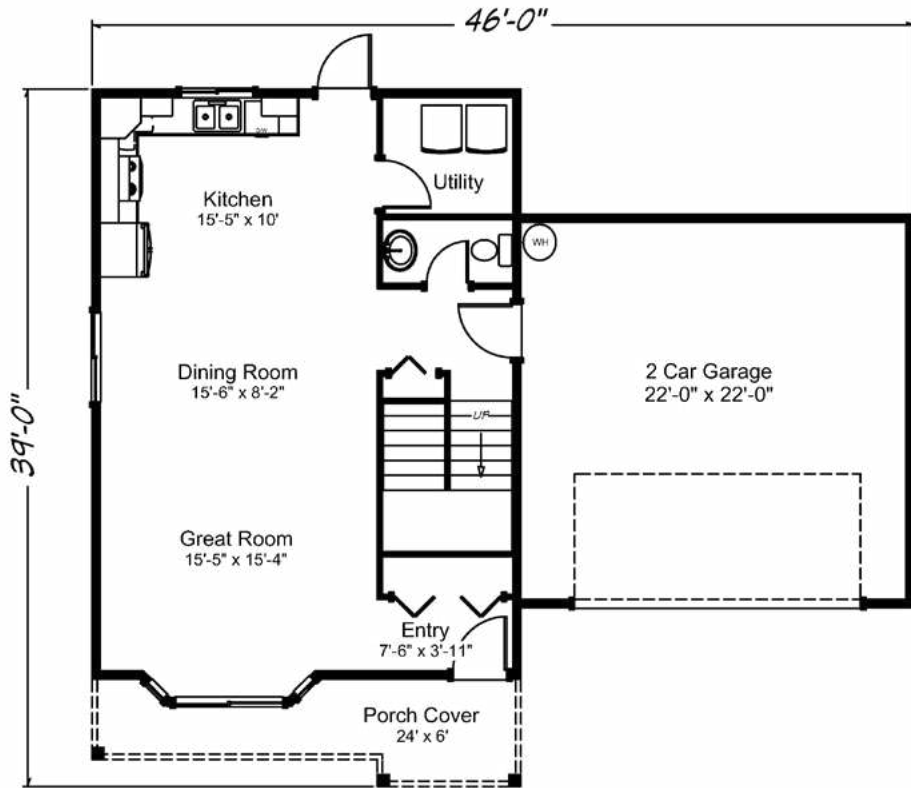

Summer Meadows 1527 sq. ft. • 3 bedrooms • 2 1/2 baths • 2 car garage

“Built on Your Land” | RealityHomes.com

© 2007-2019 All Rights Reserved - Reality Homes Washington # REALIH1984CN / Oregon CCB #166318 / Idaho Lic. #RCE-25285 Plan numbers indicate the approx. square footage of living space. Elevation renderings shown may reflect artists interpretation and/or optional features, and may not represent the finished product. Reality Homes reserves the rights to change specifications and pricing without notice or obligation.