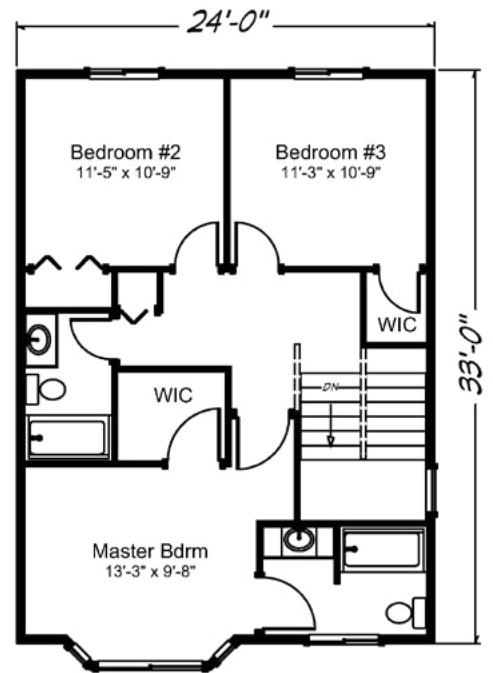

Summer Meadows 1527 sq. ft. • 3 bedrooms • 2 1/2 baths • 2 car garage

“Built on Your Land” | RealityHomes.com

© 2007-2019 All Rights Reserved - Reality Homes Washington # REALIH1984CN / Oregon CCB #166318 / Idaho Lic. #RCE-25285 Plan numbers indicate the approx. square footage of living space. Elevation renderings shown may reflect artists interpretation and/or optional features, and may not represent the finished product. Reality Homes reserves the rights to change specifications and pricing without notice or obligation.