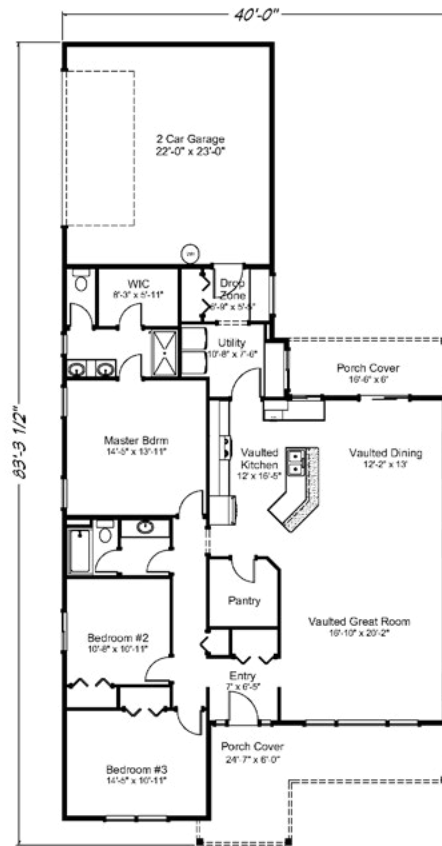

Whispering Firs 1829 sq. ft. • 3 bedrooms • 2 baths • 2 car garage

“Built on Your Land” | RealityHomes.com

© 2007-2019 All Rights Reserved - Reality Homes Washington # REALIH984CN / Oregon CCB #166318 / Idaho Lic. #RCE-25285 Plan numbers indicate the approx. square footage of living space. Elevation renderings shown may reflect artists interpretation and/or optional features, and may not represent the finished product. Reality Homes reserves the rights to change specifications and pricing without notice or obligation.