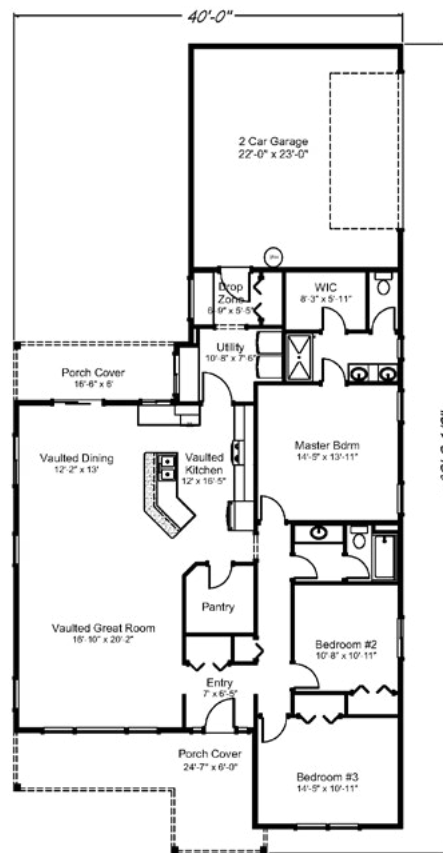

**Whispering Firs** 1829 sq. ft. • 3 bedrooms • 2 baths • 2 car garage

“Built on Your Land” | RealityHomes.com

© 2007-2019 All Rights Reserved - Reality Homes Washington # REALIH1984CN / Oregon CCB #166318 / Idaho Lic. #RCE-25285 Plan numbers indicate the approx. square footage of living space. Elevation renderings shown may reflect artists interpretation and/or optional features, and may not represent the finished product. Reality Homes reserves the rights to change specifications and pricing without notice or obligation.