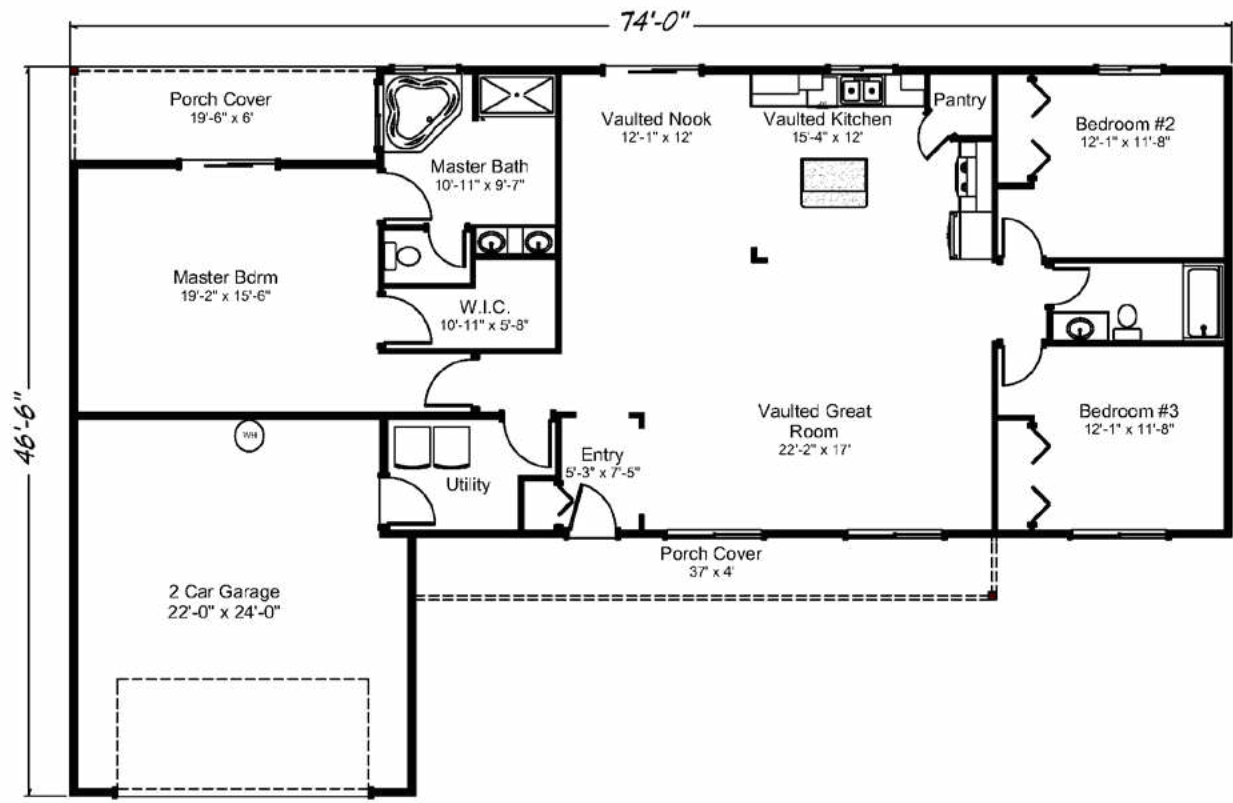

**New Castle** 1958 sq. ft. • 3 bedrooms • 2 baths • 2 car garage

“Built on Your Land” | [RealityHomes.com](http://RealityHomes.com)

© 2007-2019 All Rights Reserved - Reality Homes Washington # REALIH984CN / Oregon CCB #166318 / Idaho Lic. #RCE-25285 Plan numbers indicate the approx. square footage of living space. Elevation renderings shown may reflect artists interpretation and/or optional features, and may not represent the finished product. Reality Homes reserves the rights to change specifications and pricing without notice or obligation.