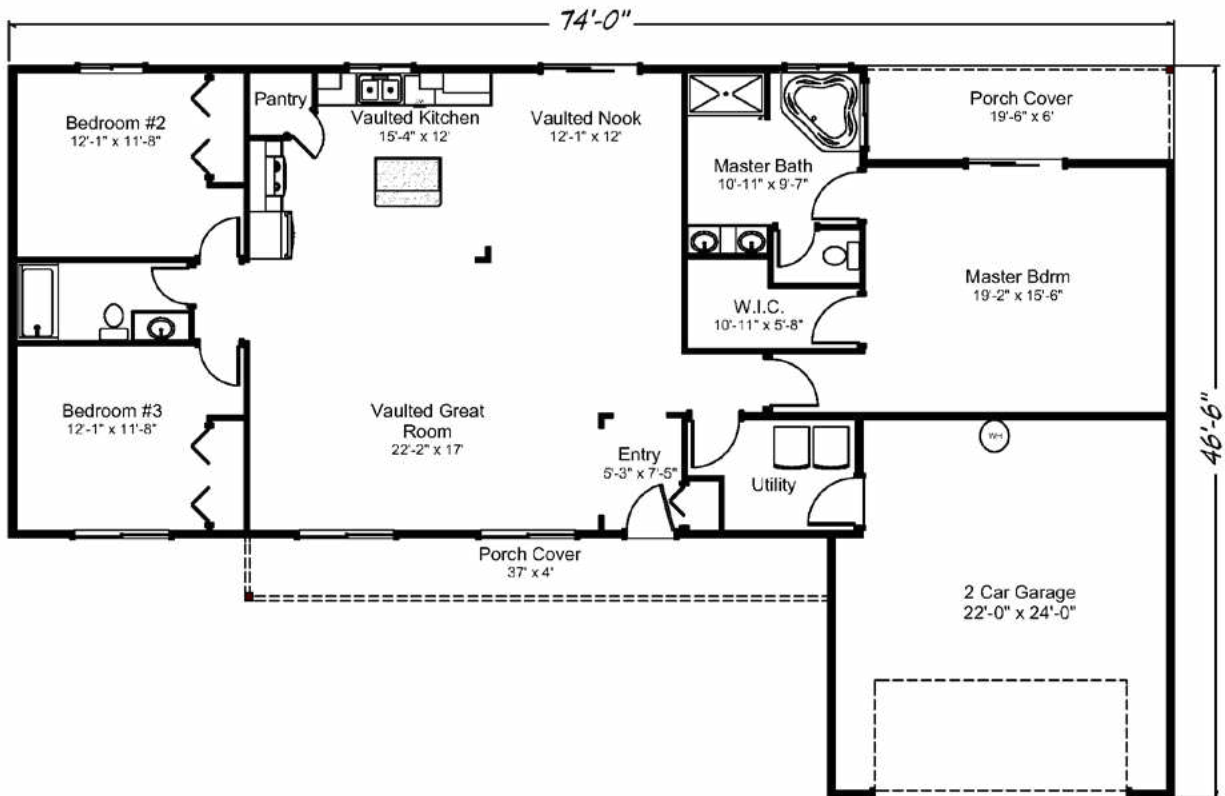

New Castle 1958 sq. ft. • 3 bedrooms • 2 baths • 2 car garage

“Built on Your Land” | RealityHomes.com

© 2007-2019 All Rights Reserved - Reality Homes Washington # REALIH984CN / Oregon CCB #166318 / Idaho Lic. #RCE-25285 Plan numbers indicate the approx. square footage of living space. Elevation renderings shown may reflect artists interpretation and/or optional features, and may not represent the finished product. Reality Homes reserves the rights to change specifications and pricing without notice or obligation.