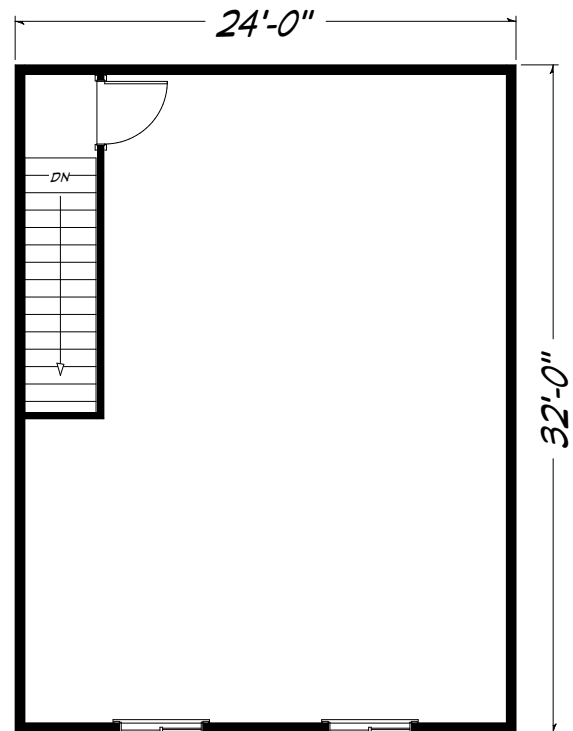

Two Story Garage 1536 sq. ft. • 24' x 32' garage

“Built on Your Land” | [RealityHomes.com](https://www.RealityHomes.com)

© 2007-2017 All Rights Reserved - Reality Homes Washington # REALIH1984CN / Oregon CCB #166318 / Idaho Lic. #RCE-25285 Plan numbers indicate the approx. square footage of living space. Elevation renderings shown may reflect artists interpretation and/or optional features, and may not represent the finished product. Reality Homes reserves the rights to change specifications and pricing without notice or obligation.