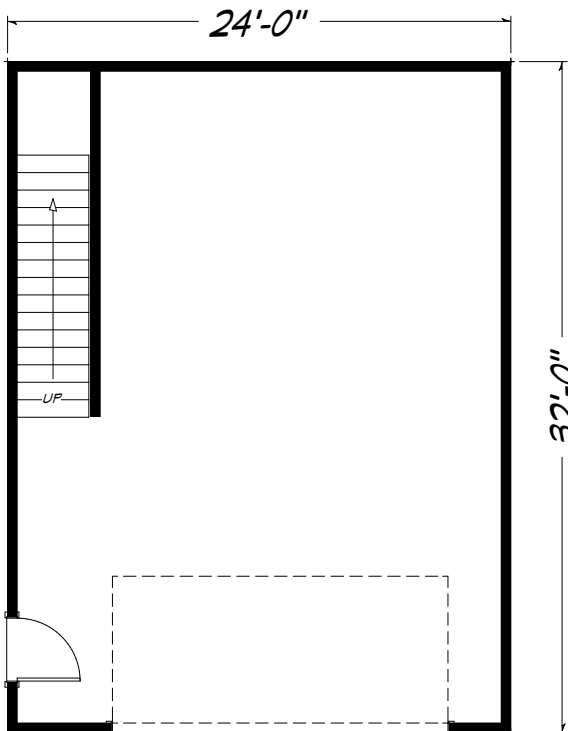

Two Story Garage 1536 sq. ft. • 24' x 32' garage

“Built on Your Land” | [RealityHomes.com](https://www.RealityHomes.com)

© 2007-2017 All Rights Reserved - Reality Homes Washington # REALIH1984CN / Oregon CCB #166318 / Idaho Lic. #RCE-25285 Plan numbers indicate the approx. square footage of living space. Elevation renderings shown may reflect artists interpretation and/or optional features, and may not represent the finished product. Reality Homes reserves the rights to change specifications and pricing without notice or obligation.