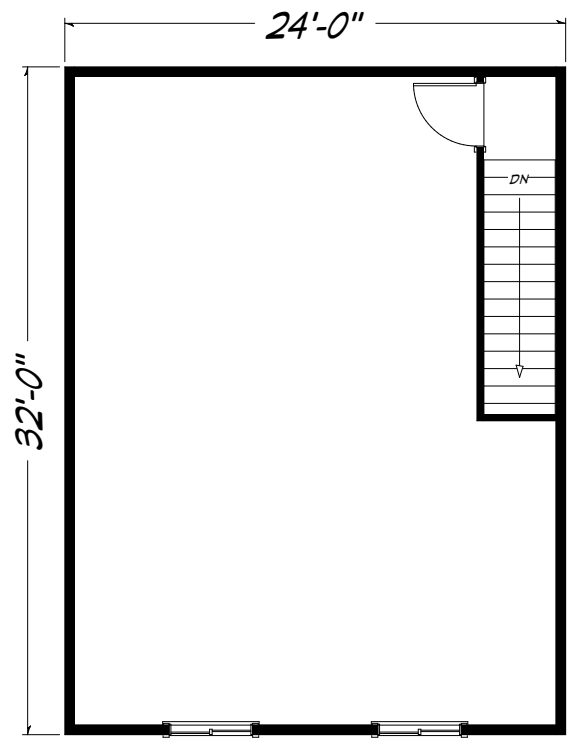

Two Story Garage 1536 sq. ft. • 24' x 32' garage

“Built on Your Land” | RealityHomes.com

© 2007-2017 All Rights Reserved - Reality Homes Washington # REALIH1984CN / Oregon CCB #166318 / Idaho Lic. #RCE-25285 Plan numbers indicate the approx. square footage of living space. Elevation renderings shown may reflect artists interpretation and/or optional features, and may not represent the finished product. Reality Homes reserves the rights to change specifications and pricing without notice or obligation.