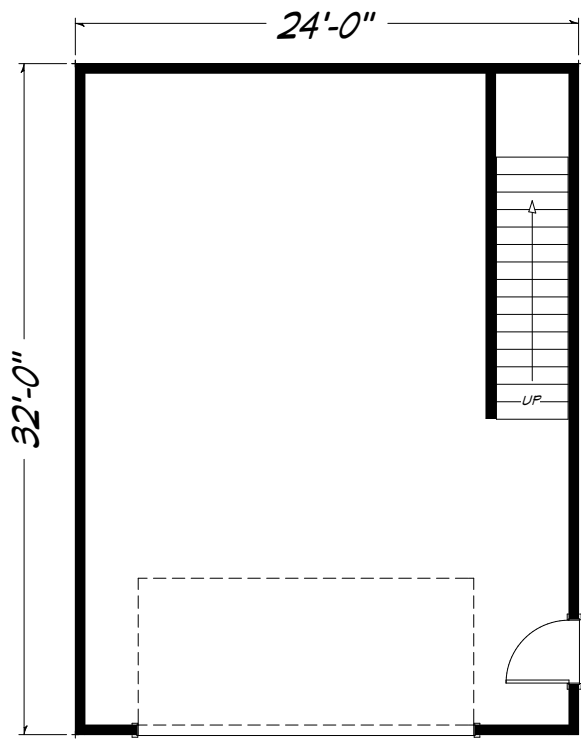

Two Story Garage 1536 sq. ft. • 24' x 32' garage

“Built on Your Land” | RealityHomes.com

© 2007-2017 All Rights Reserved - Reality Homes Washington # REALIH1984CN / Oregon CCB #166318 / Idaho Lic. #RCE-25285 Plan numbers indicate the approx. square footage of living space. Elevation renderings shown may reflect artists interpretation and/or optional features, and may not represent the finished product. Reality Homes reserves the rights to change specifications and pricing without notice or obligation.