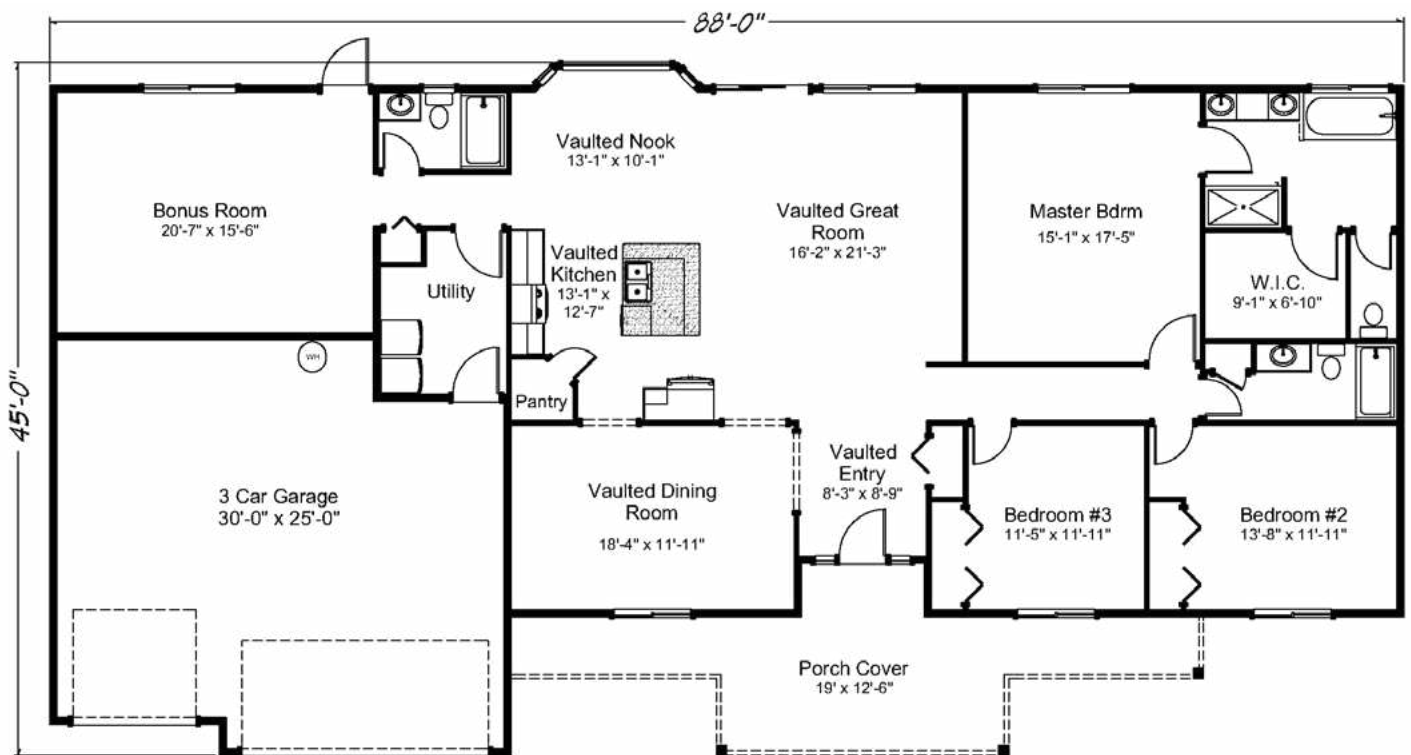

**Augusta** 2524 sq. ft. • 3 bedrooms • 3 baths • 3 car garage

“Built on Your Land” | RealityHomes.com

© 2007-2019 All Rights Reserved - Reality Homes Washington # REALIH984CN / Oregon CCB #166318 / Idaho Lic. #RCE-25285 Plan numbers indicate the approx. square footage of living space. Elevation renderings shown may reflect artists interpretation and/or optional features, and may not represent the finished product. Reality Homes reserves the rights to change specifications and pricing without notice or obligation.