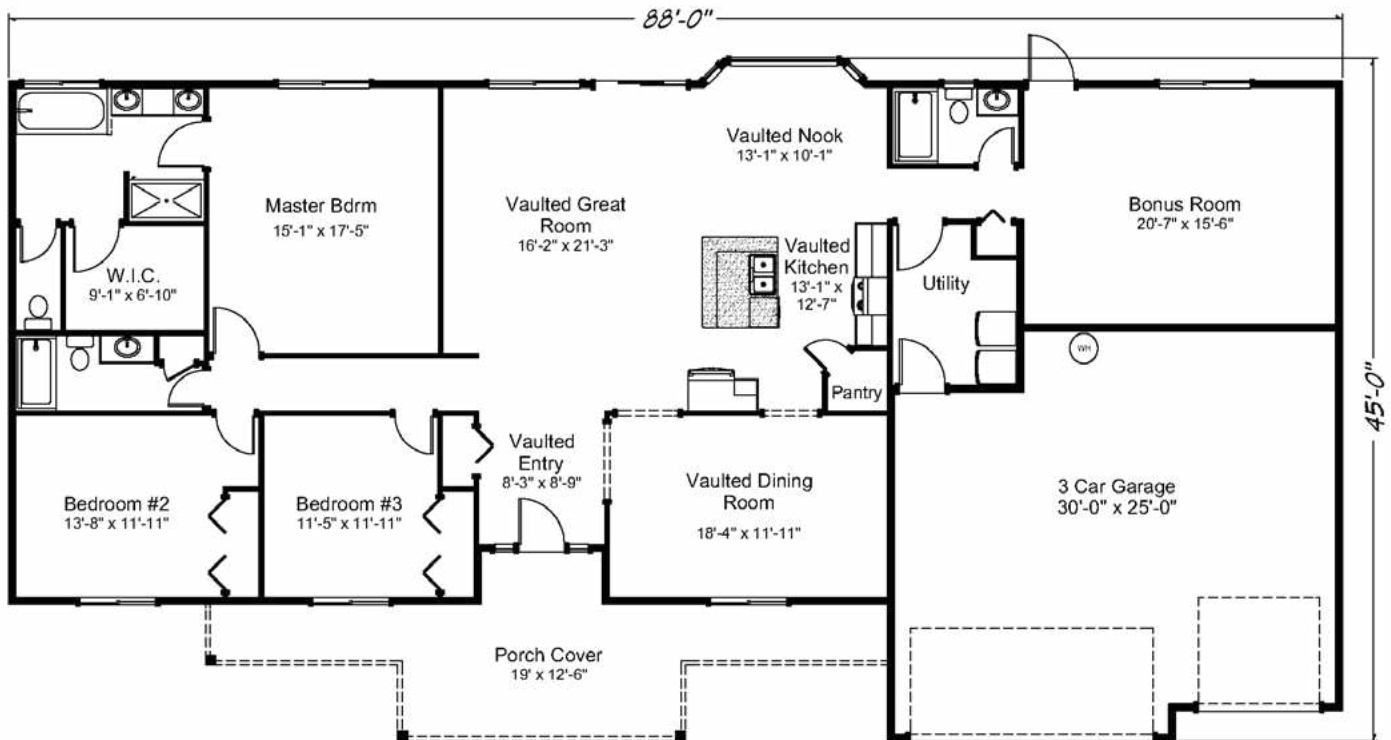

Augusta 2524 sq. ft. • 3 bedrooms • 3 baths • 3 car garage

“Built on Your Land” | RealityHomes.com

© 2007-2019 All Rights Reserved - Reality Homes Washington # REALIH1984CN / Oregon CCB #166318 / Idaho Lic. #RCE-25285 Plan numbers indicate the approx. square footage of living space. Elevation renderings shown may reflect artists interpretation and/or optional features, and may not represent the finished product. Reality Homes reserves the rights to change specifications and pricing without notice or obligation.