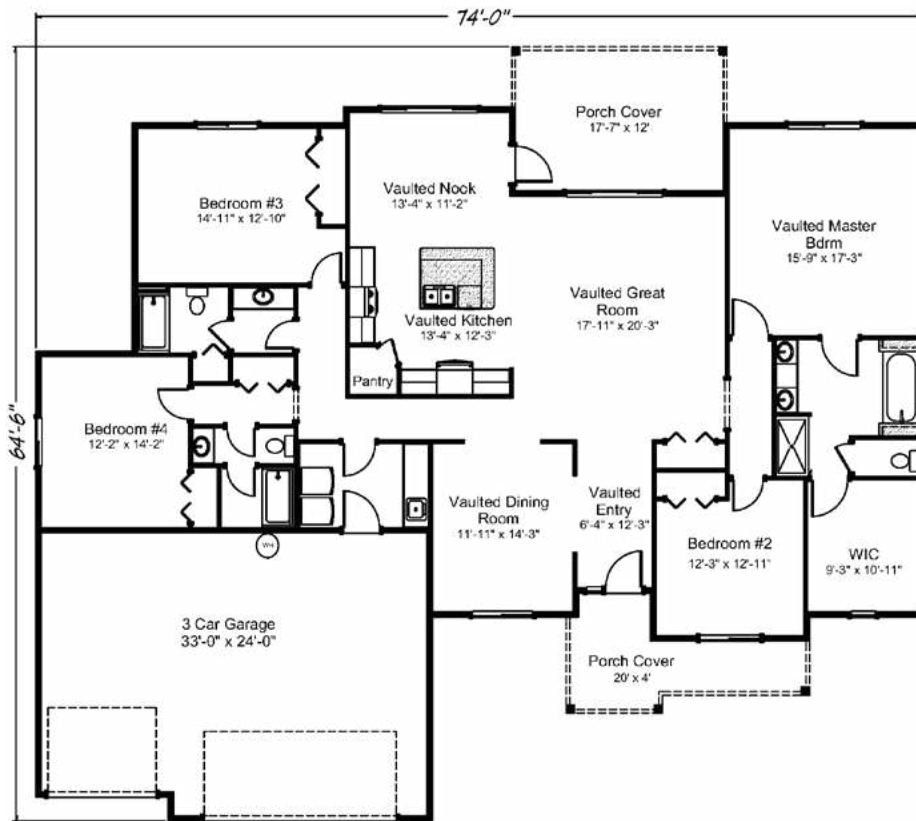

Crosswater 2587 sq. ft. • 4 bedrooms • 3 baths • 3 car garage

“Built on Your Land” | [RealtyHomes.com](https://www.RealtyHomes.com)

© 2007–2019 All Rights Reserved – Realty Homes Washington # REALIH984CN / Oregon CCB #166318 / Idaho Lic. #RCE-25285 Plan numbers indicate the approx. square footage of living space. Elevation renderings shown may reflect artists interpretation and/or optional features, and may not represent the finished product. Realty Homes reserves the rights to change specifications and pricing without notice or obligation.