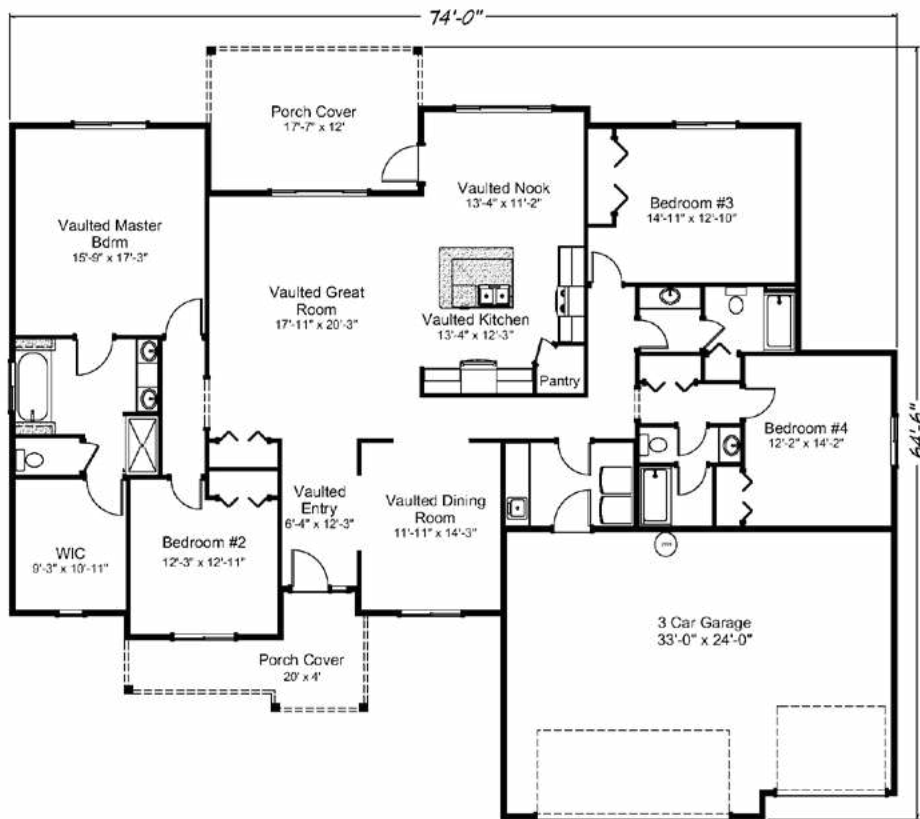

Crosswater 2587 sq. ft. • 4 bedrooms • 3 baths • 3 car garage

“Built on Your Land” | RealityHomes.com

© 2007-2019 All Rights Reserved - Reality Homes Washington # REALIH984CN / Oregon CCB #166318 / Idaho Lic. #RCE-25285 Plan numbers indicate the approx. square footage of living space. Elevation renderings shown may reflect artists interpretation and/or optional features, and may not represent the finished product. Reality Homes reserves the rights to change specifications and pricing without notice or obligation.