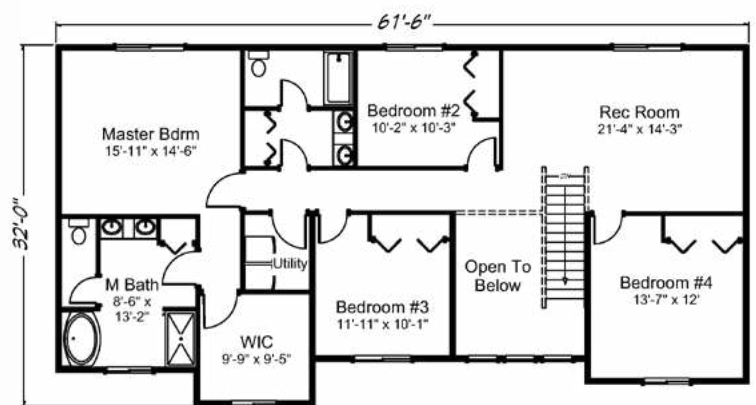

Torrey Pines 3034 sq. ft. • 4 bedrooms • 3 baths • 2 car garage

“Built on Your Land” | RealityHomes.com

© 2007-2019 All Rights Reserved - Reality Homes Washington # REALIH984CN / Oregon CCB #166318 / Idaho Lic. #RCE-25285 Plan numbers indicate the approx. square footage of living space. Elevation renderings shown may reflect artists interpretation and/or optional features, and may not represent the finished product. Reality Homes reserves the rights to change specifications and pricing without notice or obligation.