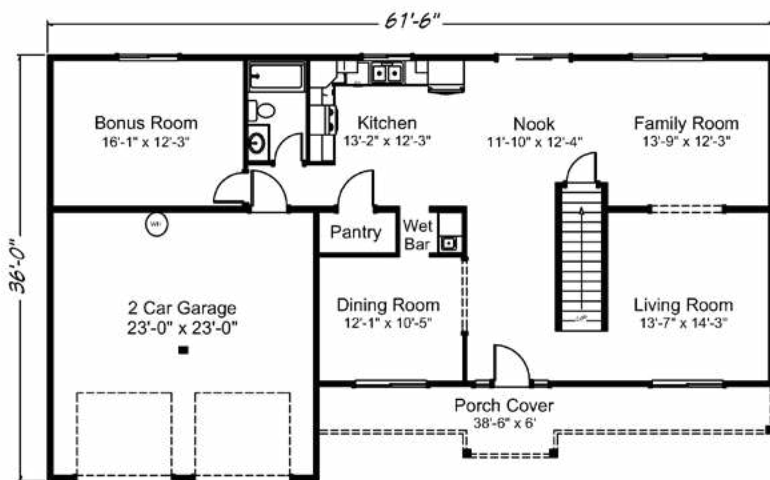

Torrey Pines 3034 sq. ft. • 4 bedrooms • 3 baths • 2 car garage

“Built on Your Land” | RealityHomes.com

© 2007-2019 All Rights Reserved - Reality Homes Washington # REALIH984CN / Oregon CCB #166318 / Idaho Lic. #RCE-25285 Plan numbers indicate the approx. square footage of living space. Elevation renderings shown may reflect artists interpretation and/or optional features, and may not represent the finished product. Reality Homes reserves the rights to change specifications and pricing without notice or obligation.