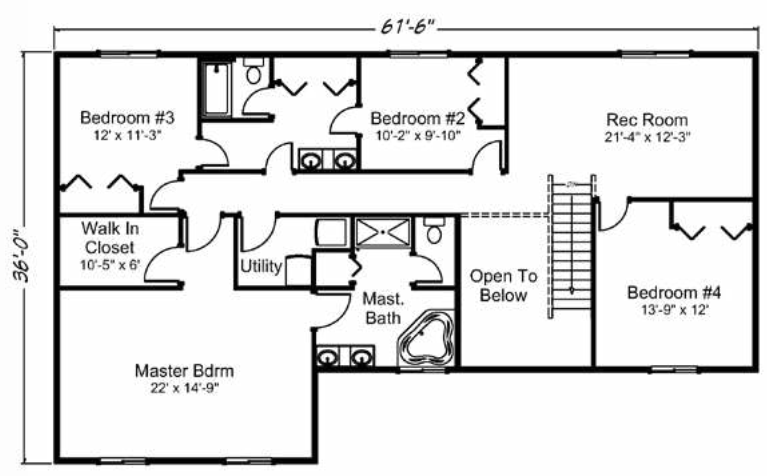

Torrey Pines South 3118 sq. ft. • 4 bedrooms • 3 baths • 2 car garage

“Built on Your Land” | RealityHomes.com

© 2007-2019 All Rights Reserved - Reality Homes Washington # REALIH984CN / Oregon CCB #166318 / Idaho Lic. #RCE-25285 Plan numbers indicate the approx. square footage of living space. Elevation renderings shown may reflect artists interpretation and/or optional features, and may not represent the finished product. Reality Homes reserves the rights to change specifications and pricing without notice or obligation.