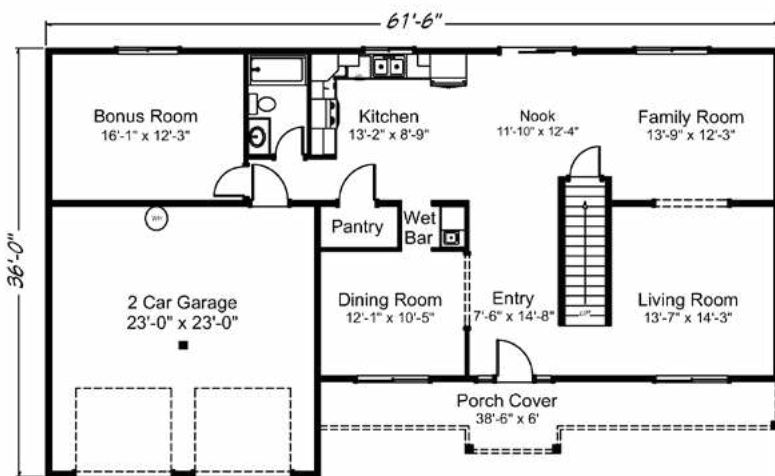

Torrey Pines South 3118 sq. ft. • 4 bedrooms • 3 baths • 2 car garage

“Built on Your Land” | RealityHomes.com

© 2007-2019 All Rights Reserved - Reality Homes Washington # REALIH984CN / Oregon CCB #166318 / Idaho Lic. #RCE-25285 Plan numbers indicate the approx. square footage of living space. Elevation renderings shown may reflect artists interpretation and/or optional features, and may not represent the finished product. Reality Homes reserves the rights to change specifications and pricing without notice or obligation.