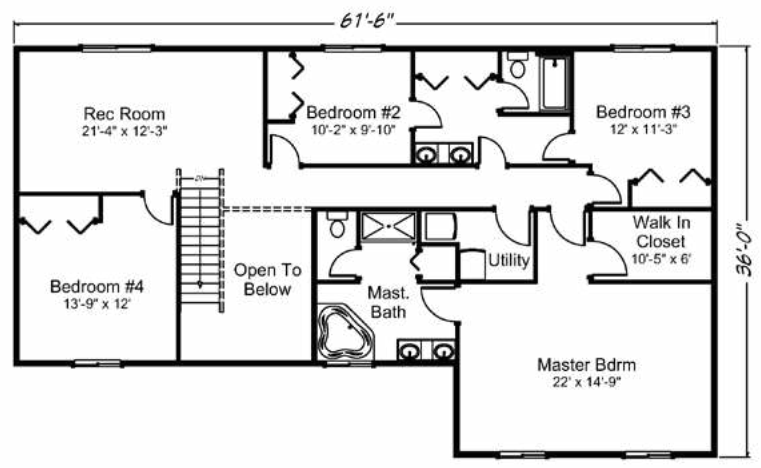

Torrey Pines South 3118 sq. ft. • 4 bedrooms • 3 baths • 2 car garage

“Built on Your Land” | RealityHomes.com

© 2007-2019 All Rights Reserved - Reality Homes Washington # REALIH984CN / Oregon CCB #166318 / Idaho Lic. #RCE-25285 Plan numbers indicate the approx. square footage of living space. Elevation renderings shown may reflect artists interpretation and/or optional features, and may not represent the finished product. Reality Homes reserves the rights to change specifications and pricing without notice or obligation.