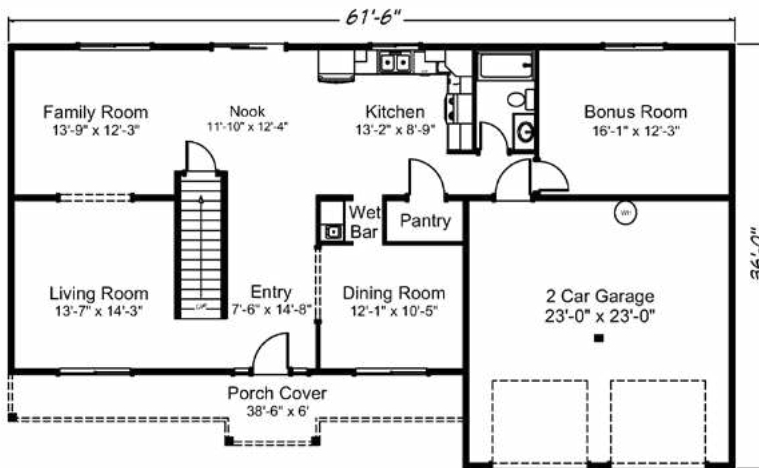

Torrey Pines South 3118 sq. ft. • 4 bedrooms • 3 baths • 2 car garage

“Built on Your Land” | RealityHomes.com

© 2007-2019 All Rights Reserved - Reality Homes Washington # REALIH984CN / Oregon CCB #166318 / Idaho Lic. #RCE-25285 Plan numbers indicate the approx. square footage of living space. Elevation renderings shown may reflect artists interpretation and/or optional features, and may not represent the finished product. Reality Homes reserves the rights to change specifications and pricing without notice or obligation.