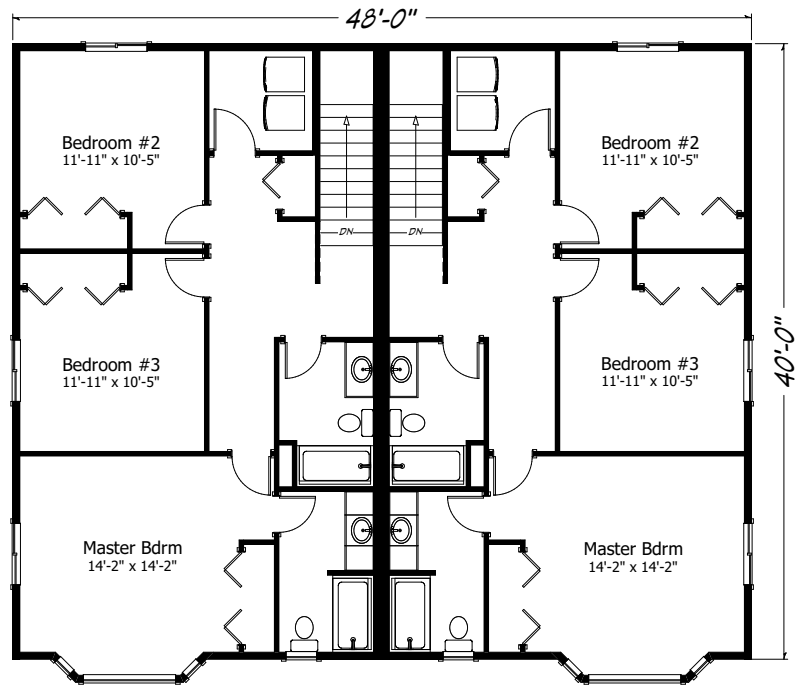

Bay Shore 3155 sq. ft. • 6 bedrooms • 2 1/2 baths • 4 car garage

“Built on Your Land” | RealityHomes.com

© 2007–2017 All Rights Reserved - Reality Homes Washington # REALIH984CN / Oregon CCB #166318 / Idaho Lic. #RCE-25285 Plan numbers indicate the approx. square footage of living space. Elevation renderings shown may reflect artists interpretation and/or optional features, and may not represent the finished product. Reality Homes reserves the rights to change specifications and pricing without notice or obligation.