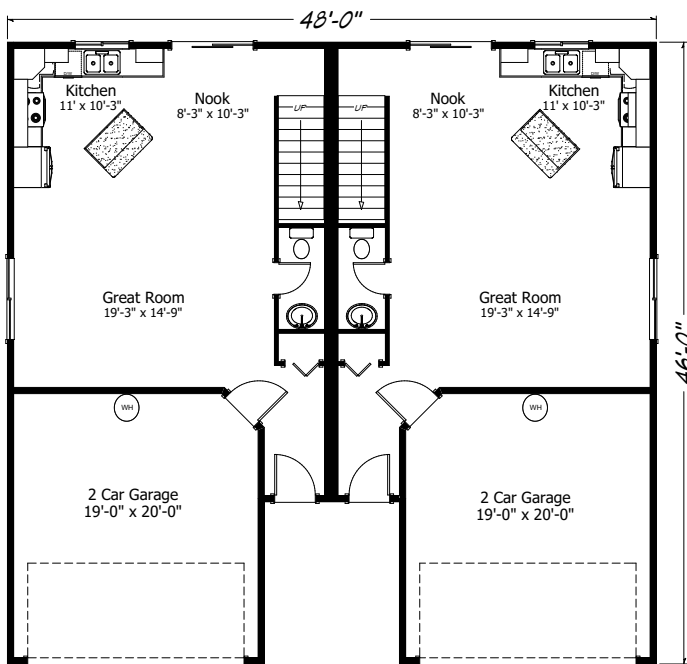

Bay Shore 3155 sq. ft. • 6 bedrooms • 2 1/2 baths • 4 car garage

“Built on Your Land” | RealityHomes.com

© 2007–2017 All Rights Reserved - Reality Homes Washington # REALIH984CN / Oregon CCB #166318 / Idaho Lic. #RCE-25285 Plan numbers indicate the approx. square footage of living space. Elevation renderings shown may reflect artists interpretation and/or optional features, and may not represent the finished product. Reality Homes reserves the rights to change specifications and pricing without notice or obligation.