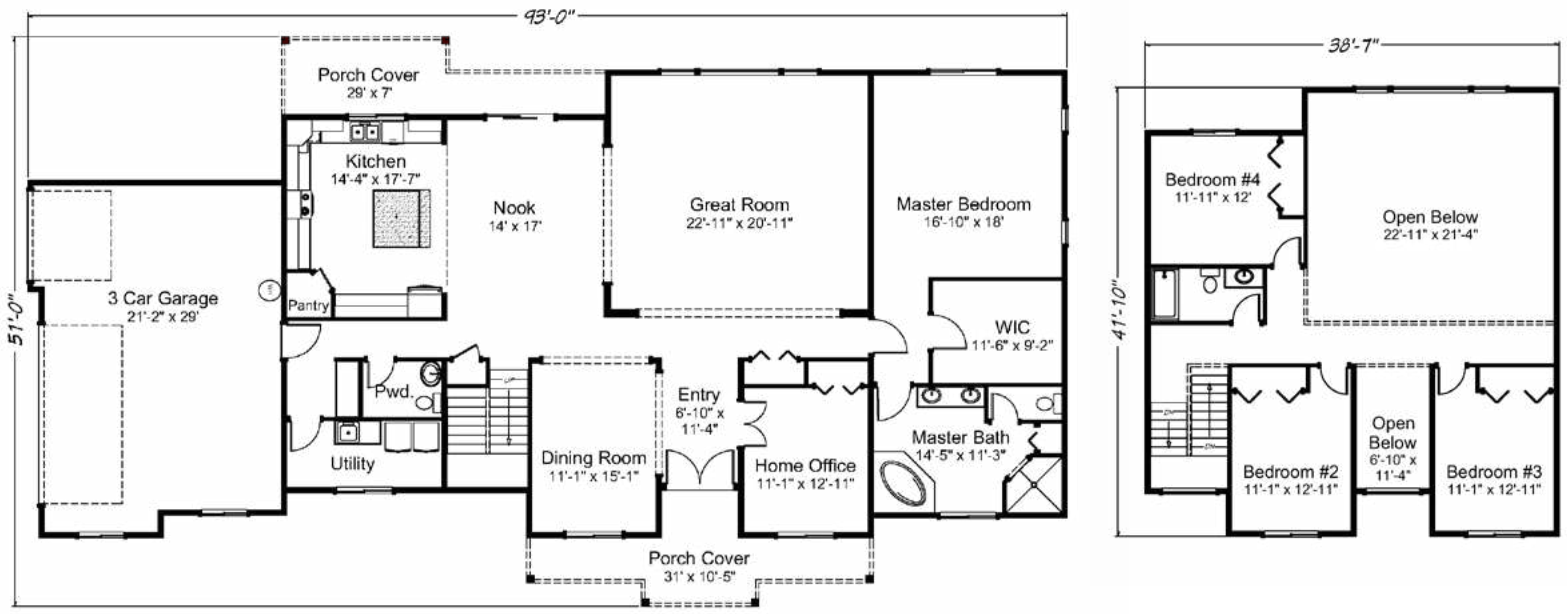

Echo Falls 3479 sq. ft. • 4 bedrooms • 2 1/2 baths • 3 car garage

“Built on Your Land” | RealityHomes.com

© 2007-2019 All Rights Reserved - Reality Homes Washington # REALIH984CN / Oregon CCB #166318 / Idaho Lic. #RCE-25285 Plan numbers indicate the approx. square footage of living space. Elevation renderings shown may reflect artists interpretation and/or optional features, and may not represent the finished product. Reality Homes reserves the rights to change specifications and pricing without notice or obligation.