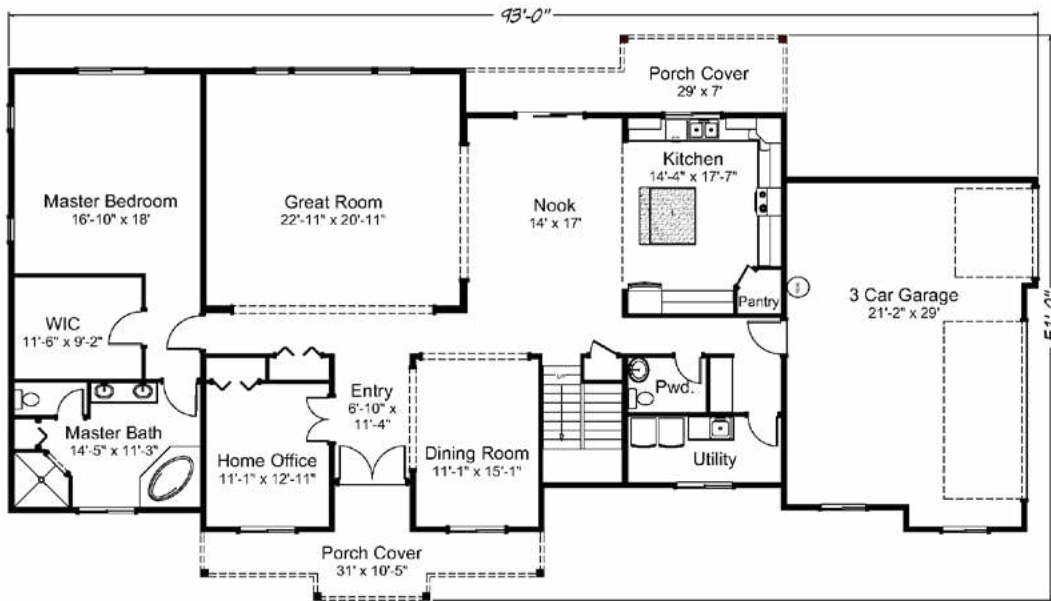

**Echo Falls** 3479 sq. ft. • 4 bedrooms • 2 1/2 baths • 3 car garage

“Built on Your Land” | RealityHomes.com

© 2007-2019 All Rights Reserved - Reality Homes Washington # REALIH984CN / Oregon CCB #166318 / Idaho Lic. #RCE-25285 Plan numbers indicate the approx. square footage of living space. Elevation renderings shown may reflect artists interpretation and/or optional features, and may not represent the finished product. Reality Homes reserves the rights to change specifications and pricing without notice or obligation.