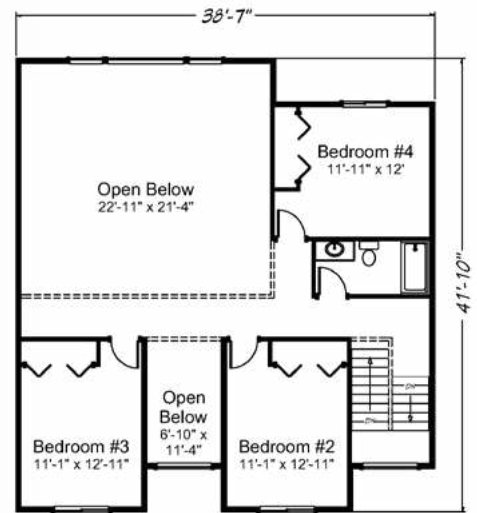

**Echo Falls** 3479 sq. ft. • 4 bedrooms • 2 1/2 baths • 3 car garage

“Built on Your Land” | RealityHomes.com

© 2007-2019 All Rights Reserved - Reality Homes Washington # REALIH984CN / Oregon CCB #166318 / Idaho Lic. #RCE-25285 Plan numbers indicate the approx. square footage of living space. Elevation renderings shown may reflect artists interpretation and/or optional features, and may not represent the finished product. Reality Homes reserves the rights to change specifications and pricing without notice or obligation.