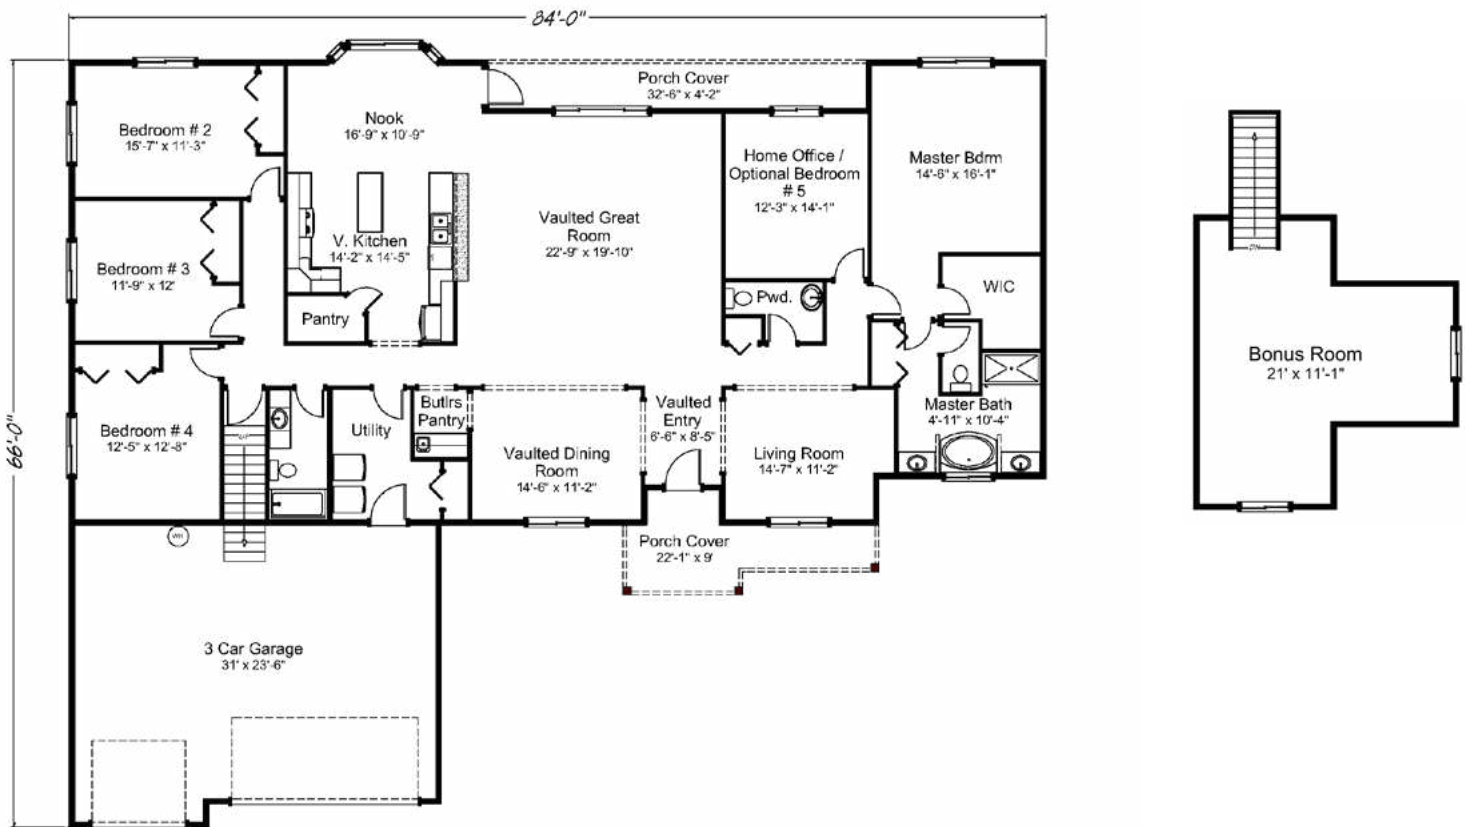

Chambers Bay 3562 sq. ft. • 4 bedrooms • 2 1/2 baths • 3 car garage

“Built on Your Land” | RealityHomes.com

© 2007-2019 All Rights Reserved - Reality Homes Washington # REALIH984CN / Oregon CCB #166318 / Idaho Lic. #RCE-25285 Plan numbers indicate the approx. square footage of living space. Elevation renderings shown may reflect artists interpretation and/or optional features, and may not represent the finished product. Reality Homes reserves the rights to change specifications and pricing without notice or obligation.