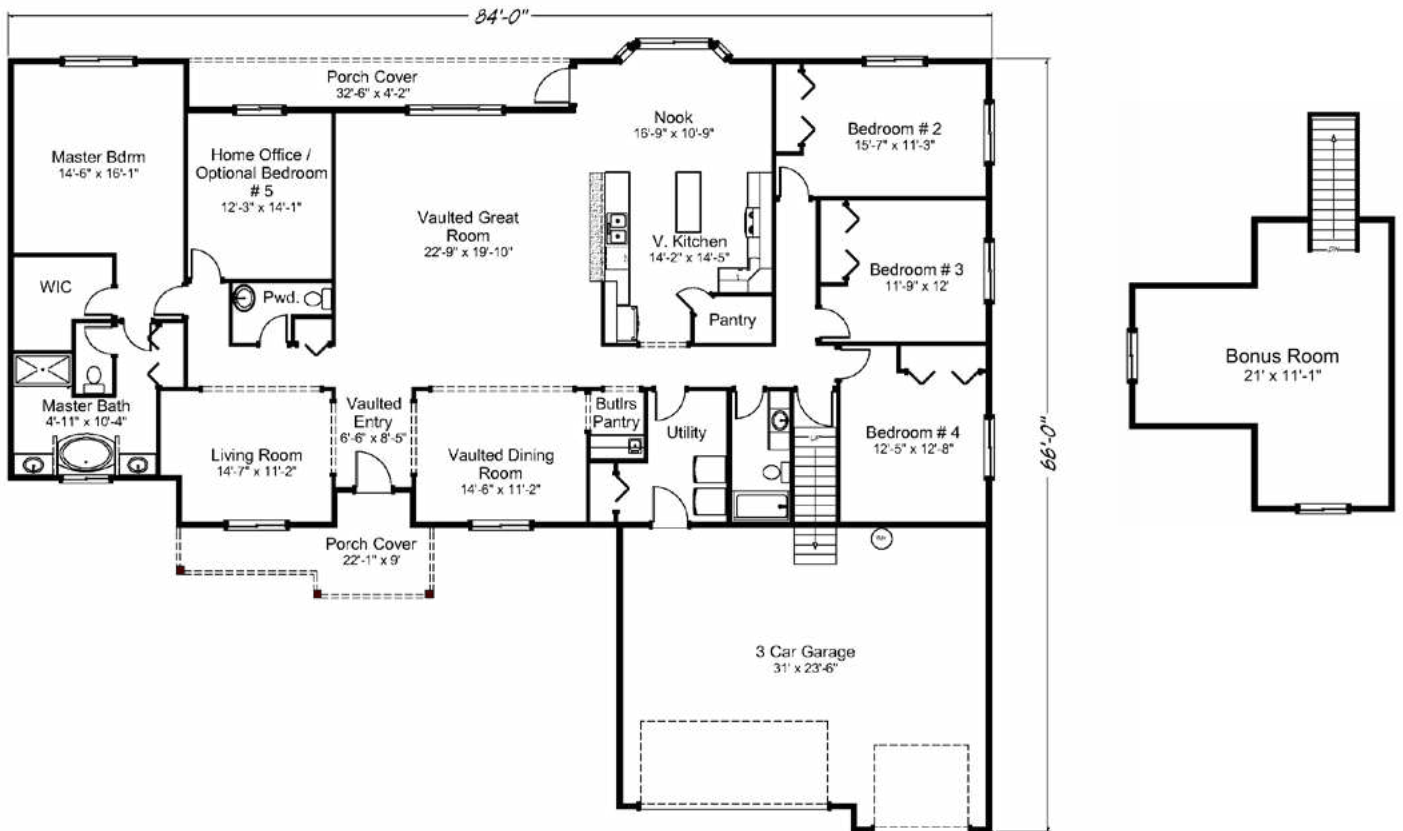

**Chambers Bay** 3562 sq. ft. • 4 bedrooms • 2 1/2 baths • 3 car garage

“Built on Your Land” | RealityHomes.com

© 2007-2019 All Rights Reserved - Reality Homes Washington # REALIH984CN / Oregon CCB #166318 / Idaho Lic. #RCE-25285 Plan numbers indicate the approx. square footage of living space. Elevation renderings shown may reflect artists interpretation and/or optional features, and may not represent the finished product. Reality Homes reserves the rights to change specifications and pricing without notice or obligation.