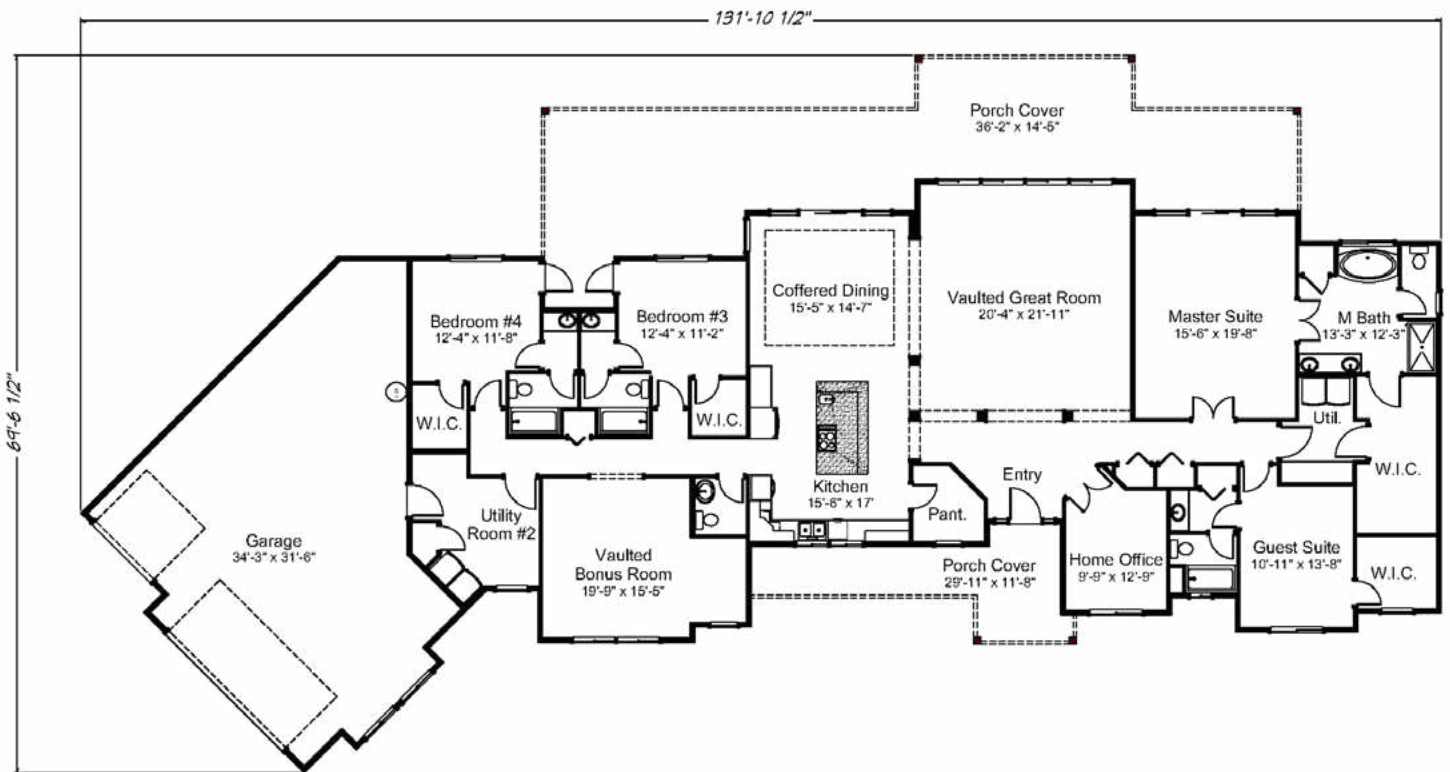

**Shadow Creek** 3578 sq. ft. • 4 bedrooms • 4 1/2 baths • 3 car garage

“Built on Your Land” | [RealtyHomes.com](http://RealtyHomes.com)

© 2007-2019 All Rights Reserved - Realty Homes Washington # REALIH984CN / Oregon CCB #166318 / Idaho Lic. #RCE-25285 Plan numbers indicate the approx. square footage of living space. Elevation renderings shown may reflect artists interpretation and/or optional features, and may not represent the finished product. Realty Homes reserves the rights to change specifications and pricing without notice or obligation.