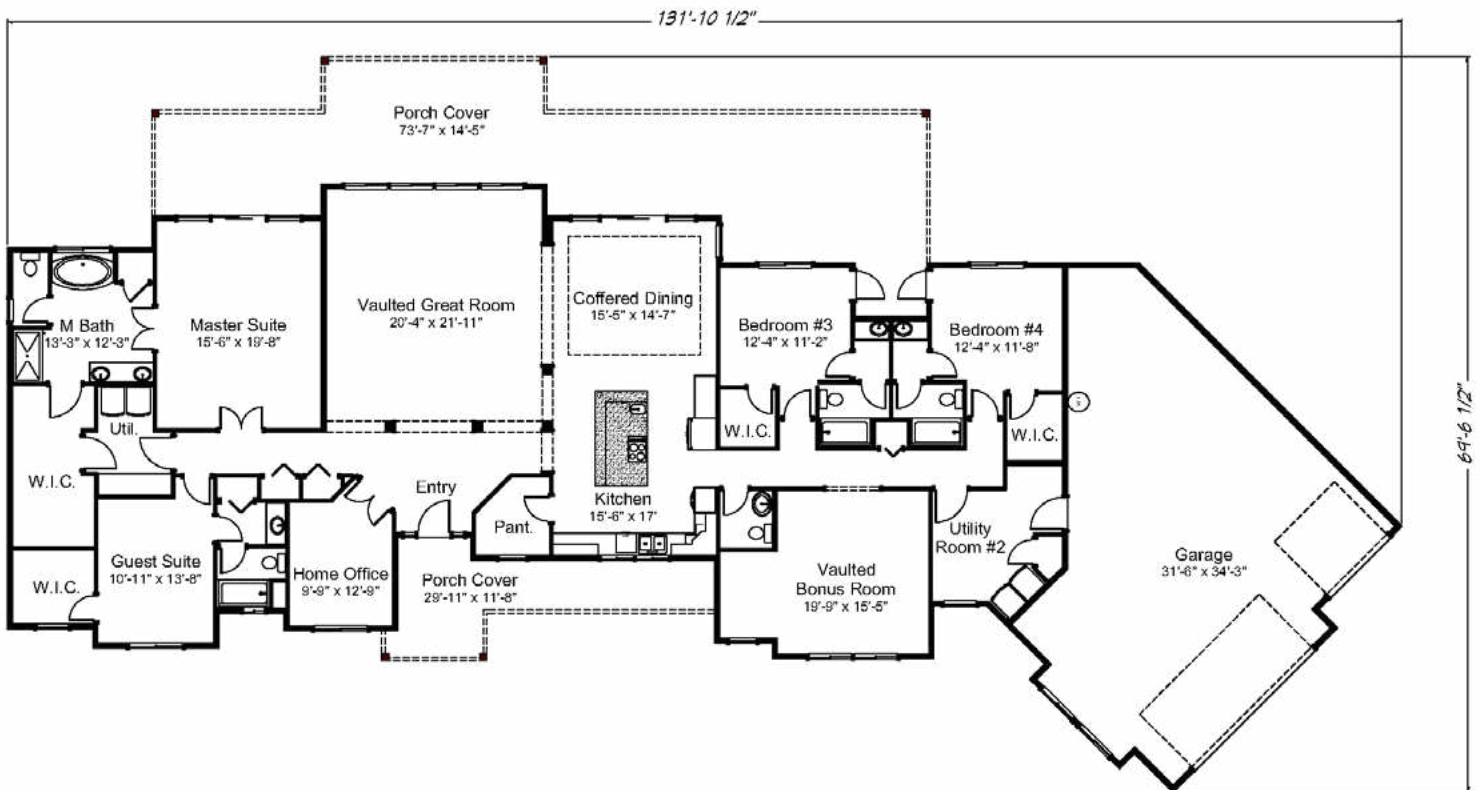

Shadow Creek 3578 sq. ft. • 4 bedrooms • 4 1/2 baths • 3 car garage

“Built on Your Land” | RealityHomes.com

© 2007–2019 All Rights Reserved – Reality Homes Washington # REALIH984CN / Oregon CCB #166318 / Idaho Lic. #RCE-25285 Plan numbers indicate the approx. square footage of living space. Elevation renderings shown may reflect artists interpretation and/or optional features, and may not represent the finished product. Reality Homes reserves the rights to change specifications and pricing without notice or obligation.