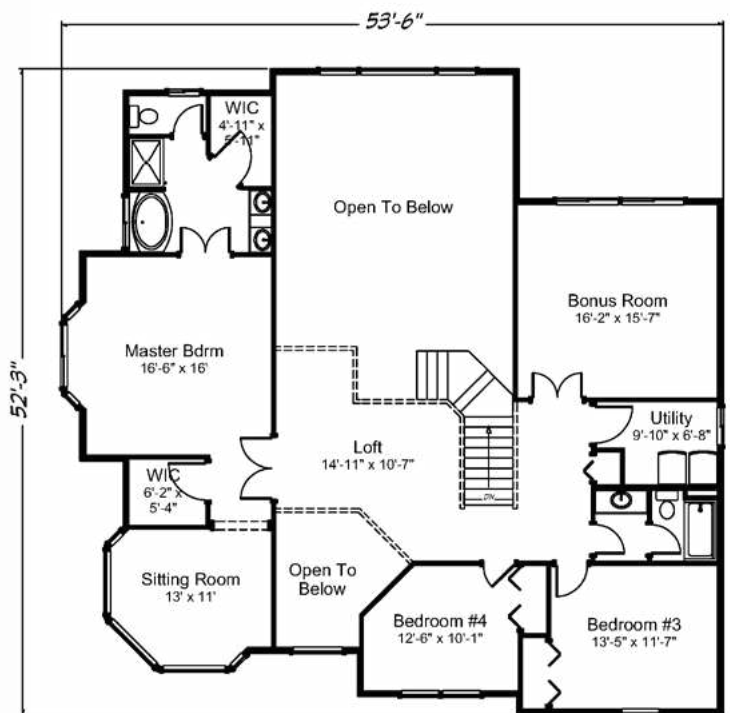

Diamond Wood 3720 sq. ft. • 4 bedrooms • 3 1/2 baths • 3 car garage

“Built on Your Land” | RealtyHomes.com

© 2007-2019 All Rights Reserved - Realty Homes Washington # REALIH984CN / Oregon CCB #166318 / Idaho Lic. #RCE-25285 Plan numbers indicate the approx. square footage of living space. Elevation renderings shown may reflect artists interpretation and/or optional features, and may not represent the finished product. Realty Homes reserves the rights to change specifications and pricing without notice or obligation.