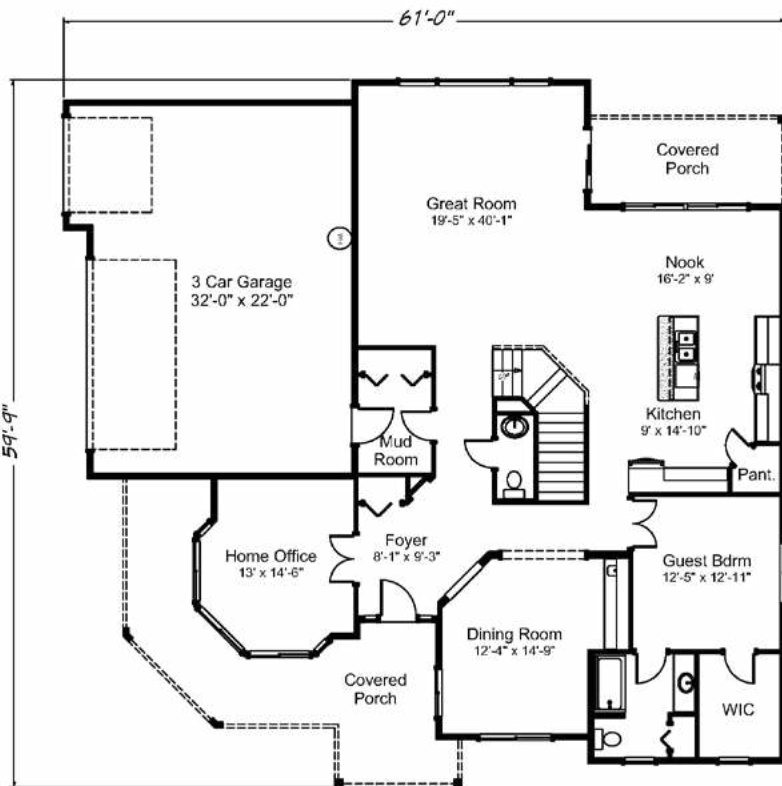

Diamond Wood 3720 sq. ft. • 4 bedrooms • 3 1/2 baths • 3 car garage

“Built on Your Land” | RealtyHomes.com

© 2007-2019 All Rights Reserved - Realty Homes Washington # REALIH984CN / Oregon CCB #166318 / Idaho Lic. #RCE-25285 Plan numbers indicate the approx. square footage of living space. Elevation renderings shown may reflect artists interpretation and/or optional features, and may not represent the finished product. Realty Homes reserves the rights to change specifications and pricing without notice or obligation.