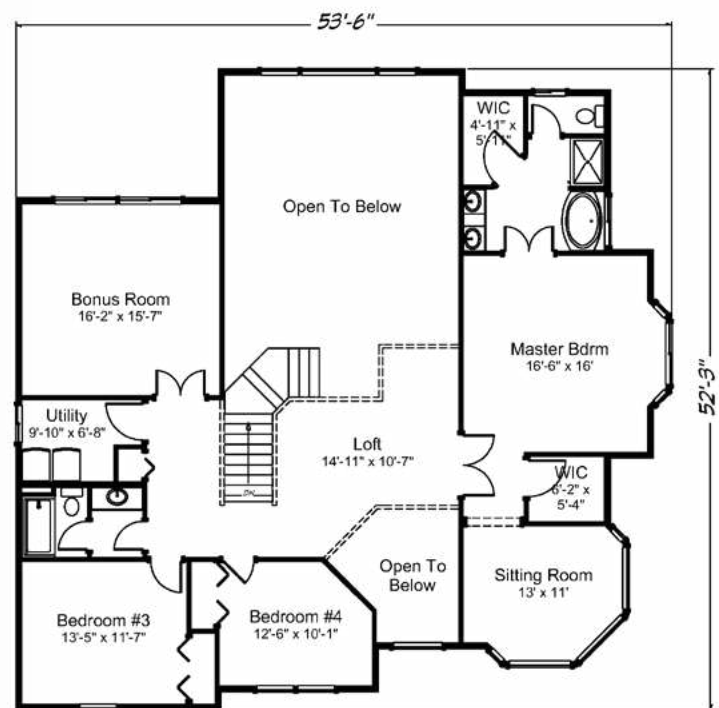

Diamond Wood 3720 sq. ft. • 4 bedrooms • 3 1/2 baths • 3 car garage

“Built on Your Land” | RealityHomes.com

© 2007-2019 All Rights Reserved - Reality Homes Washington # REALIH1984CN / Oregon CCB #166318 / Idaho Lic. #RCE-25285 Plan numbers indicate the approx. square footage of living space. Elevation renderings shown may reflect artists interpretation and/or optional features, and may not represent the finished product. Reality Homes reserves the rights to change specifications and pricing without notice or obligation.