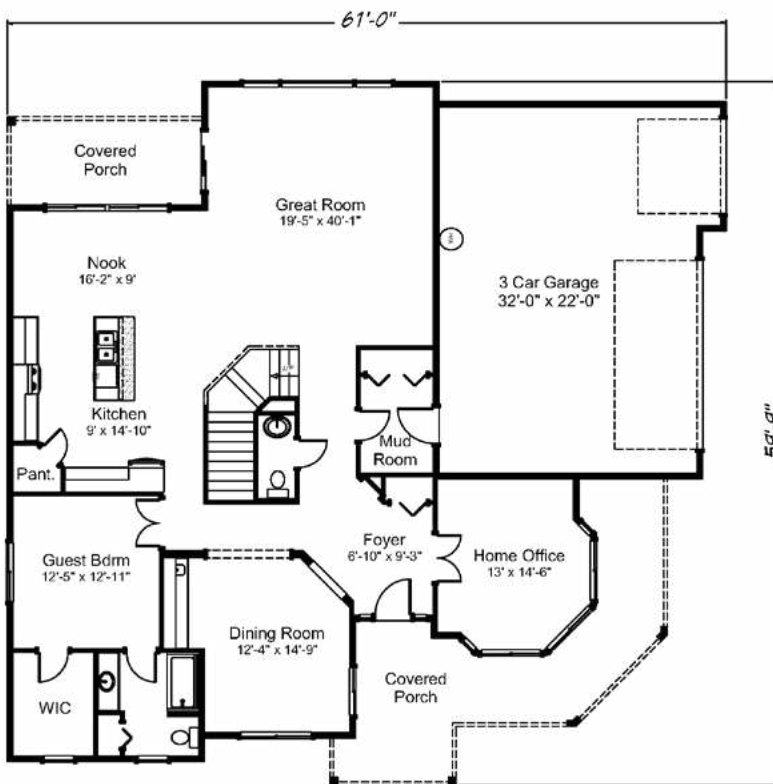

Diamond Wood 3720 sq. ft. • 4 bedrooms • 3 1/2 baths • 3 car garage

“Built on Your Land” | RealityHomes.com

© 2007-2019 All Rights Reserved - Reality Homes Washington # REALIH1984CN / Oregon CCB #166318 / Idaho Lic. #RCE-25285 Plan numbers indicate the approx. square footage of living space. Elevation renderings shown may reflect artists interpretation and/or optional features, and may not represent the finished product. Reality Homes reserves the rights to change specifications and pricing without notice or obligation.