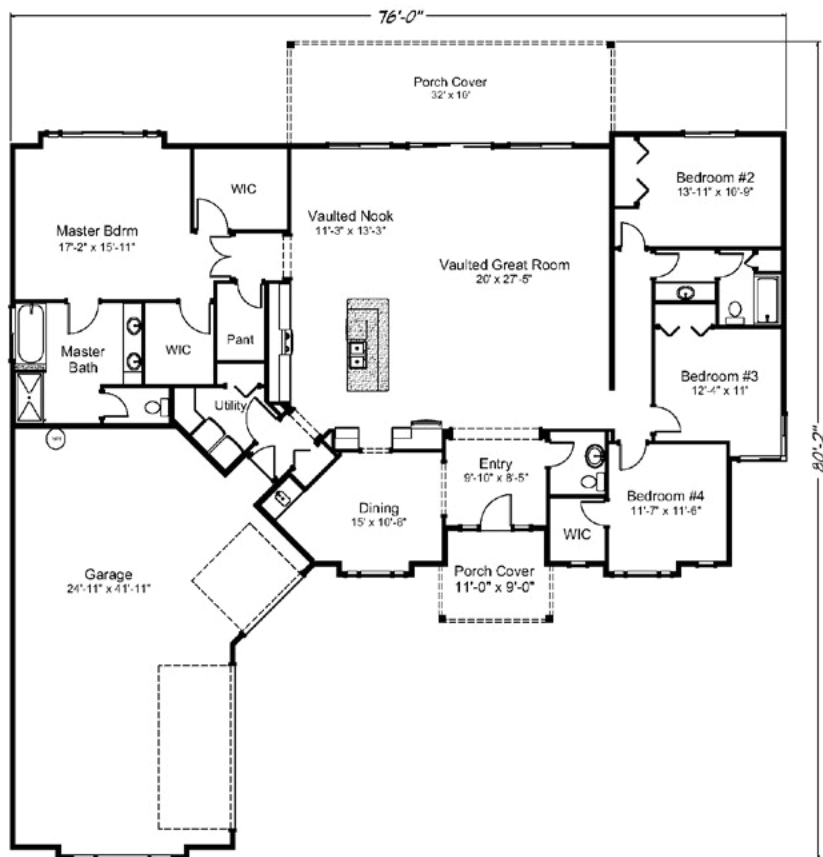

**Gold Mountain** 2785 sq. ft. • 4 bedrooms • 2 1/2 baths • 3 car garage

“Built on Your Land” | [RealityHomes.com](https://www.RealityHomes.com)

© 2007-2019 All Rights Reserved - Reality Homes Washington # REALIH1984CN / Oregon CCB #166318 / Idaho Lic. #RCE-25285 Plan numbers indicate the approx. square footage of living space. Elevation renderings shown may reflect artists interpretation and/or optional features, and may not represent the finished product. Reality Homes reserves the rights to change specifications and pricing without notice or obligation.