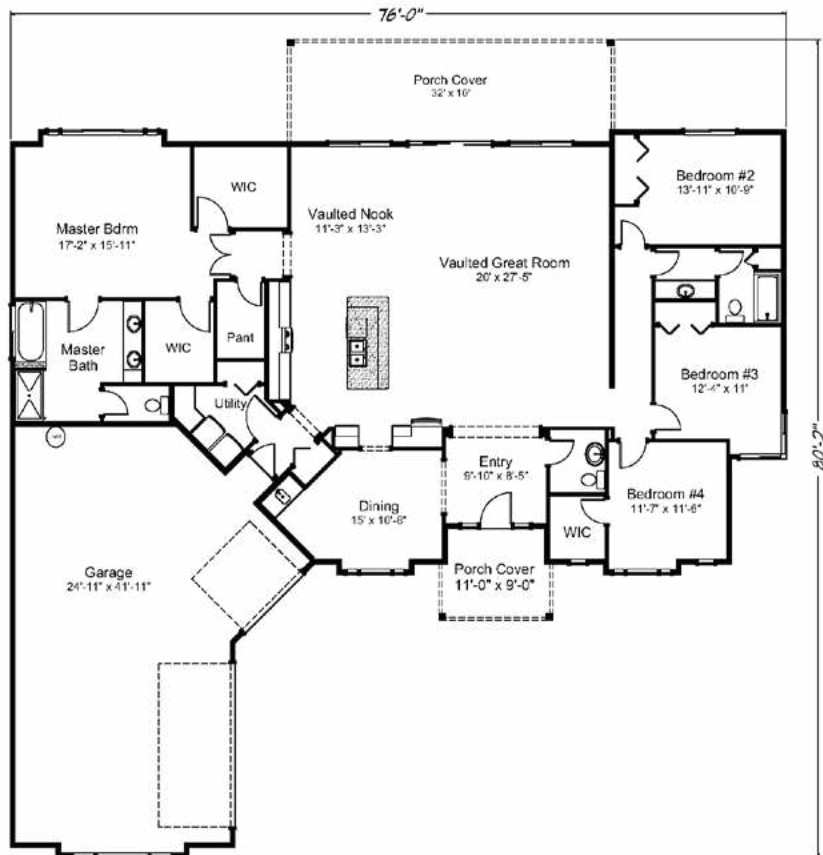

Gold Mountain 2785 sq. ft. • 4 bedrooms • 2 1/2 baths • 3 car garage

“Built on Your Land” | [RealityHomes.com](https://www.RealityHomes.com)

© 2007-2019 All Rights Reserved - Reality Homes Washington # REALIH1984CN / Oregon CCB #166318 / Idaho Lic. #RCE-25285 Plan numbers indicate the approx. square footage of living space. Elevation renderings shown may reflect artists interpretation and/or optional features, and may not represent the finished product. Reality Homes reserves the rights to change specifications and pricing without notice or obligation.