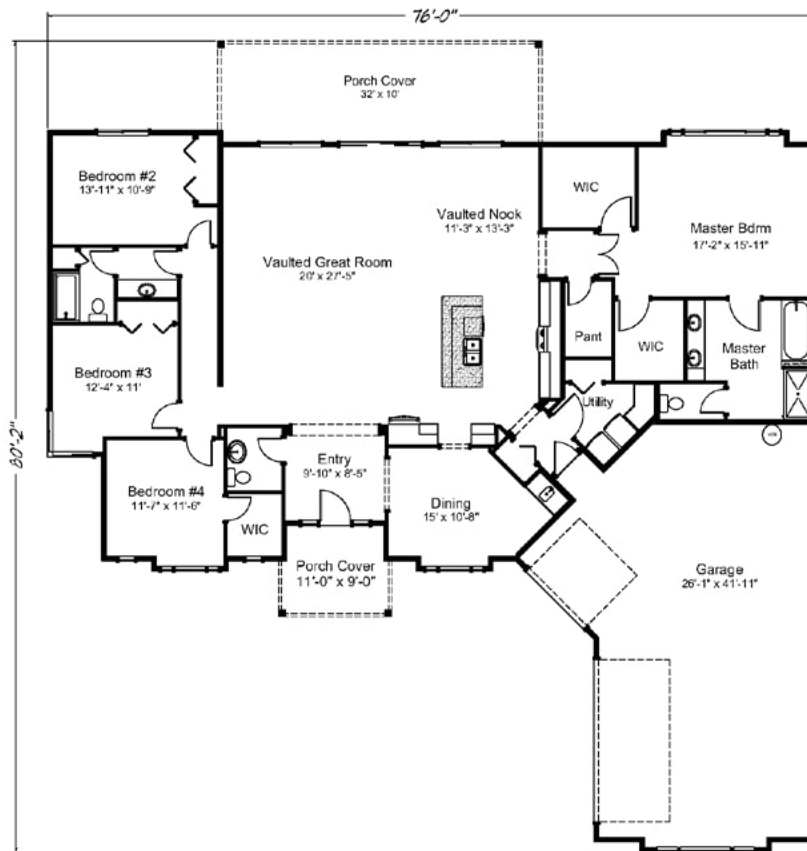

**Gold Mountain** 2785 sq. ft. • 4 bedrooms • 2 1/2 baths • 3 car garage

“Built on Your Land” | [RealityHomes.com](http://RealityHomes.com)

© 2007–2019 All Rights Reserved – Reality Homes Washington # REALIH1984CN / Oregon CCB #166318 / Idaho Lic. #RCE-25285 Plan numbers indicate the approx. square footage of living space. Elevation renderings shown may reflect artists interpretation and/or optional features, and may not represent the finished product. Reality Homes reserves the rights to change specifications and pricing without notice or obligation.