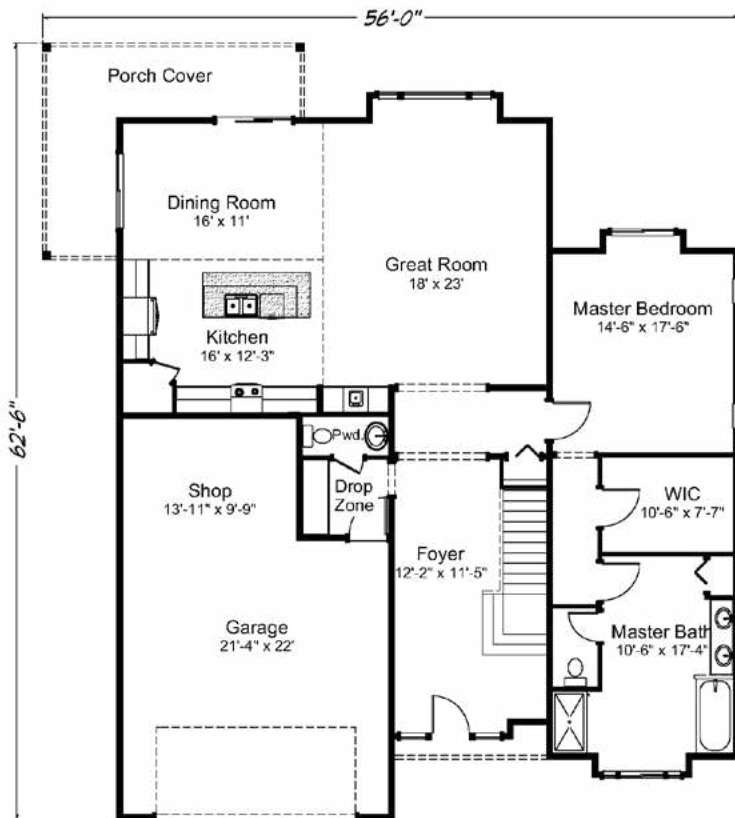

Arcadia Bluffs 3089 sq. ft. • 4 bedrooms • 3 1/2 baths • 2 car garage

“Built on Your Land” | RealityHomes.com

© 2007–2019 All Rights Reserved – Reality Homes Washington # REALIH1984CN / Oregon CCB #166318 / Idaho Lic. #RCE-25285 Plan numbers indicate the approx. square footage of living space. Elevation renderings shown may reflect artists interpretation and/or optional features, and may not represent the finished product. Reality Homes reserves the rights to change specifications and pricing without notice or obligation.