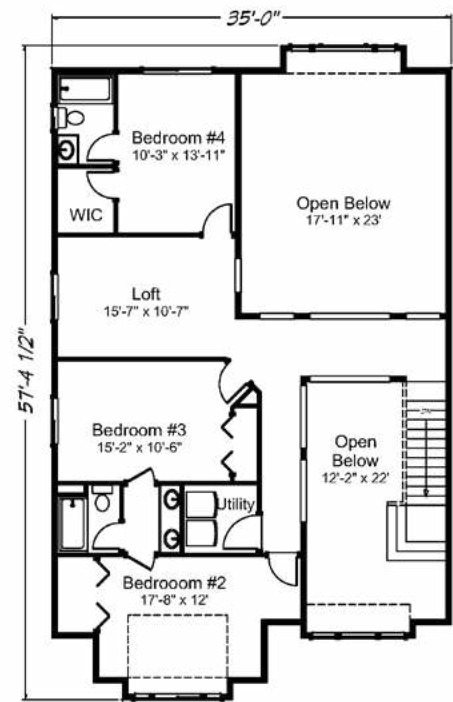

Arcadia Bluffs 3089 sq. ft. • 4 bedrooms • 3 1/2 baths • 2 car garage

“Built on Your Land” | RealityHomes.com

© 2007–2019 All Rights Reserved – Reality Homes Washington # REALIH1984CN / Oregon CCB #166318 / Idaho Lic. #RCE-25285 Plan numbers indicate the approx. square footage of living space. Elevation renderings shown may reflect artists interpretation and/or optional features, and may not represent the finished product. Reality Homes reserves the rights to change specifications and pricing without notice or obligation.