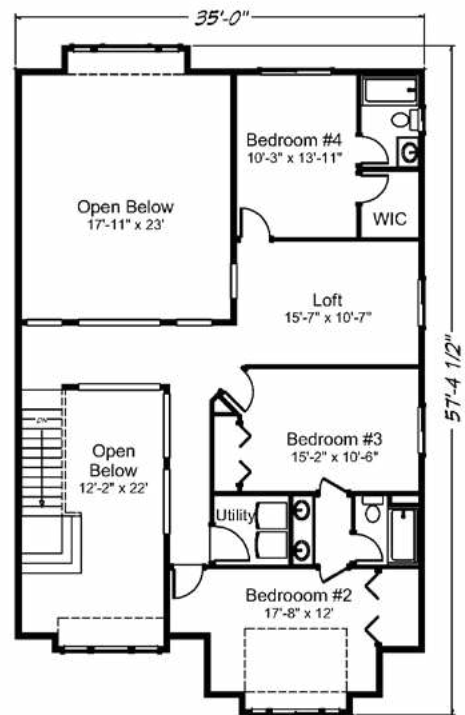

**Arcadia Bluffs** 3089 sq. ft. • 4 bedrooms • 3 1/2 baths • 2 car garage

“Built on Your Land” | RealityHomes.com

© 2007-2019 All Rights Reserved - Reality Homes Washington # REALIH984CN / Oregon CCB #166318 / Idaho Lic. #RCE-25285 Plan numbers indicate the approx. square footage of living space. Elevation renderings shown may reflect artists interpretation and/or optional features, and may not represent the finished product. Reality Homes reserves the rights to change specifications and pricing without notice or obligation.