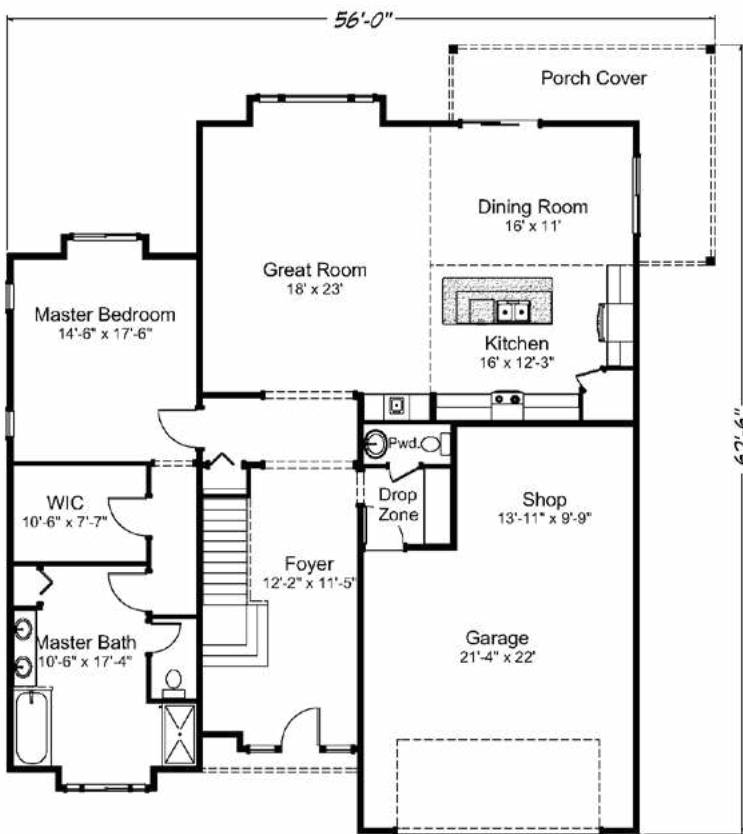

**Arcadia Bluffs** 3089 sq. ft. • 4 bedrooms • 3 1/2 baths • 2 car garage

“Built on Your Land” | RealityHomes.com

© 2007-2019 All Rights Reserved - Reality Homes Washington # REALIH984CN / Oregon CCB #166318 / Idaho Lic. #RCE-25285 Plan numbers indicate the approx. square footage of living space. Elevation renderings shown may reflect artists interpretation and/or optional features, and may not represent the finished product. Reality Homes reserves the rights to change specifications and pricing without notice or obligation.