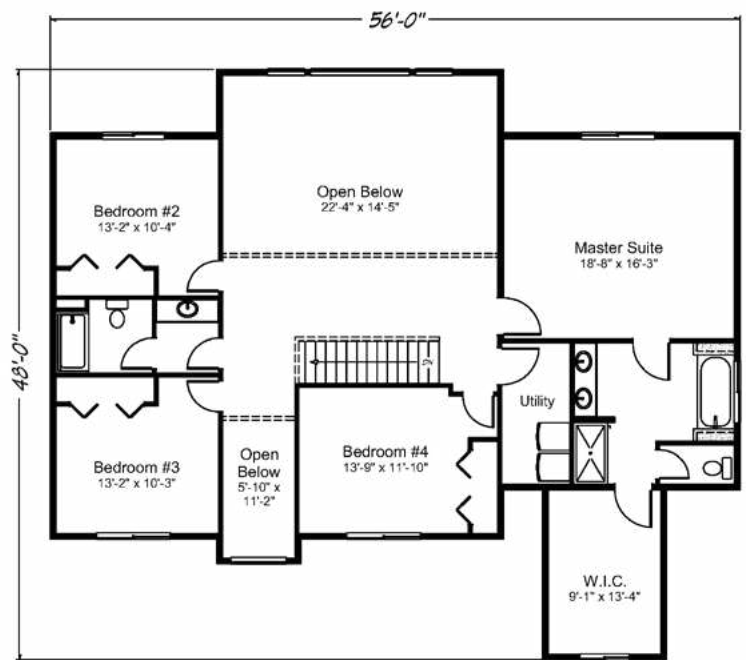

**Wine Valley** 3344 sq. ft. • 4 bedrooms • 3 baths • 2 car garage

“Built on Your Land” | [RealityHomes.com](http://RealityHomes.com)

© 2007–2019 All Rights Reserved – Reality Homes Washington # REALIH984CN / Oregon CCB #166318 / Idaho Lic. #RCE-25285 Plan numbers indicate the approx. square footage of living space. Elevation renderings shown may reflect artists interpretation and/or optional features, and may not represent the finished product. Reality Homes reserves the rights to change specifications and pricing without notice or obligation.