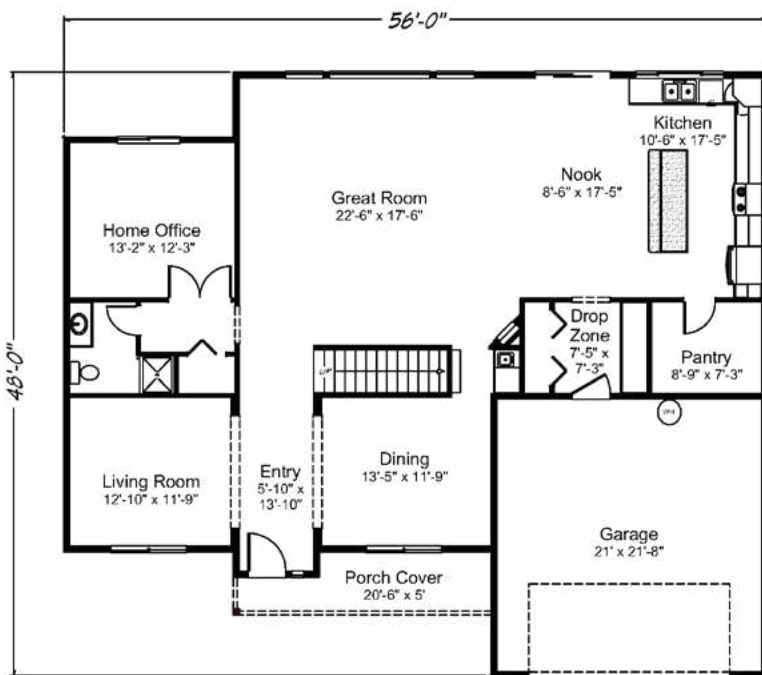

**Wine Valley** 3344 sq. ft. • 4 bedrooms • 3 baths • 2 car garage

“Built on Your Land” | [RealityHomes.com](http://RealityHomes.com)

© 2007–2019 All Rights Reserved – Reality Homes Washington # REALIH984CN / Oregon CCB #166318 / Idaho Lic. #RCE-25285 Plan numbers indicate the approx. square footage of living space. Elevation renderings shown may reflect artists interpretation and/or optional features, and may not represent the finished product. Reality Homes reserves the rights to change specifications and pricing without notice or obligation.