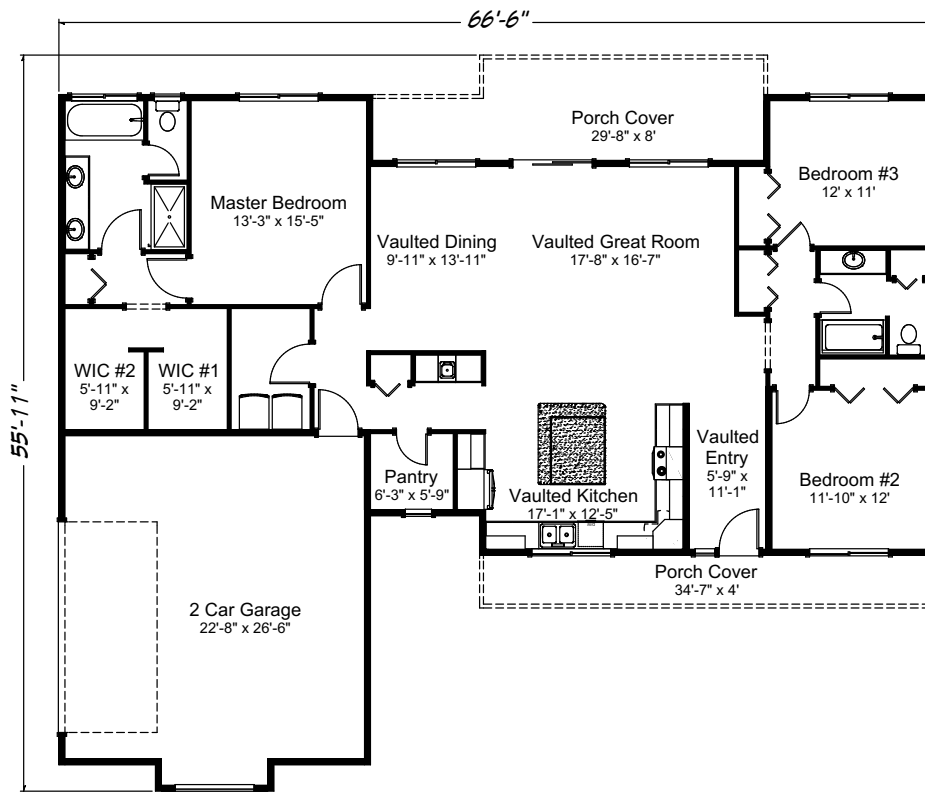

Horseshoe Bay 1942 sq. ft. • 3 bedrooms • 2 baths • 2 car garage

“Built on Your Land” | [RealityHomes.com](https://www.RealityHomes.com)

© 2007–2019 All Rights Reserved – Reality Homes Washington # REALIH984CN / Oregon CCB #166318 / Idaho Lic. #RCE-25285 Plan numbers indicate the approx. square footage of living space. Elevation renderings shown may reflect artists interpretation and/or optional features, and may not represent the finished product. Reality Homes reserves the rights to change specifications and pricing without notice or obligation.